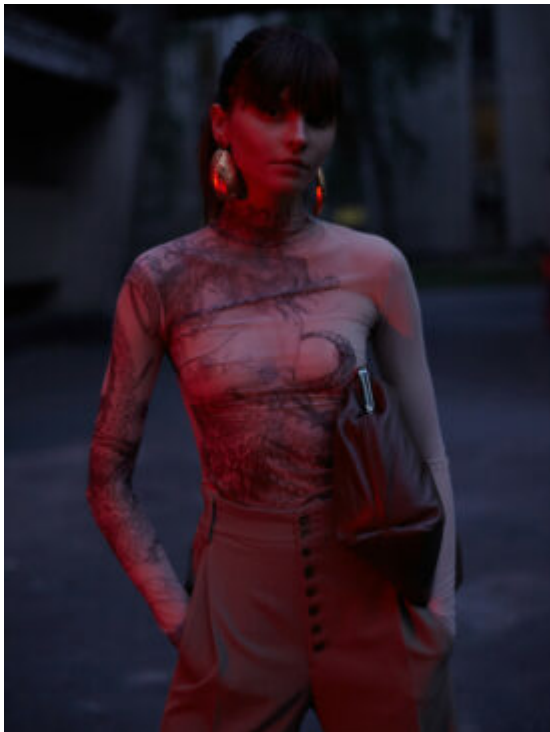

TRUE MODELS

Alena Yarsh

178 | 81 / 62 / 88 / 39 | Dark Blond / Green

TRUE MODELS

Alena Yarsh

178 | 81 / 62 / 88 / 39 | Dark Blond / Green

TRUE MODELS

Alena Yarsh

178 | 81 / 62 / 88 / 39 | Dark Blond / Green

TRUE MODELS

Alena Yarsh

178 | 81 / 62 / 88 / 39 | Dark Blond / Green

TRUE MODELS

Alena Yarsh

178 | 81 / 62 / 88 / 39 | Dark Blond / Green

TRUE MODELS

KNIT TIME

Alena Yarsh

178 | 81 / 62 / 88 / 39 | Dark Blond / Green

TRUE MODELS

KNIT TIME