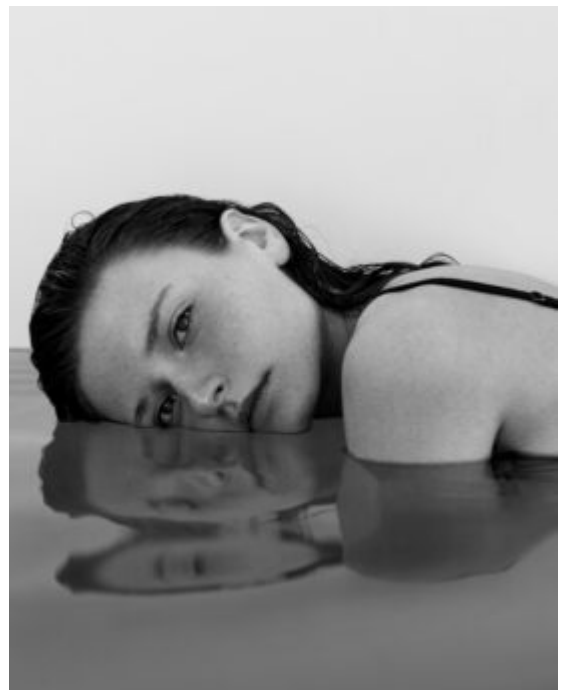

TRUE MODELS

Alena Yarsh

178 | 81 / 62 / 88 / 39 | Dark Blond / Green

TRUE MODELS

Alena Yarsh

178 | 81 / 62 / 88 / 39 | Dark Blond / Green

TRUE MODELS

Alena Yarsh

178 | 81 / 62 / 88 / 39 | Dark Blond / Green

TRUE MODELS

Alena Yarsh

178 | 81 / 62 / 88 / 39 | Dark Blond / Green

TRUE MODELS

Alena Yarsh

178 | 81 / 62 / 88 / 39 | Dark Blond / Green

TRUE MODELS

KNIT TIME

Alena Yarsh

178 | 81 / 62 / 88 / 39 | Dark Blond / Green

TRUE MODELS

KNIT TIME