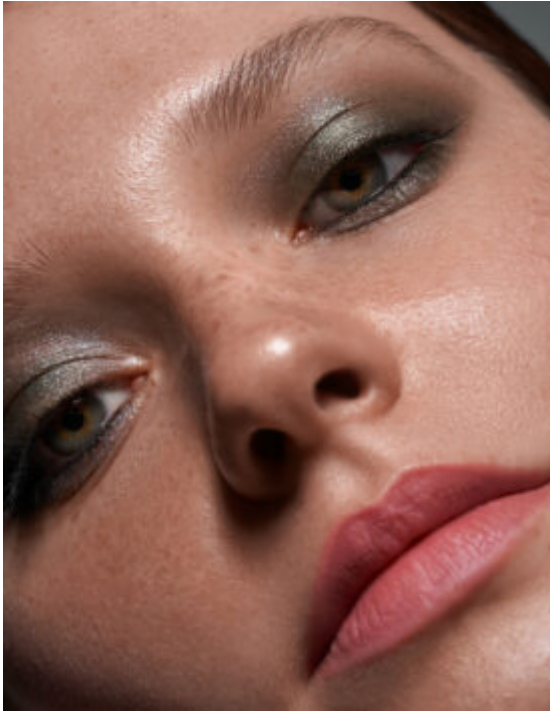

TRUE MODELS

Alena Yarsh

178 | 81 / 62 / 88 / 39 | Dark Blond / Green

TRUE MODELS

Alena Yarsh

178 | 81 / 62 / 88 / 39 | Dark Blond / Green

TRUE MODELS

Alena Yarsh

178 | 81 / 62 / 88 / 39 | Dark Blond / Green

TRUE MODELS

Alena Yarsh

178 | 81 / 62 / 88 / 39 | Dark Blond / Green

TRUE MODELS

Alena Yarsh

178 | 81 / 62 / 88 / 39 | Dark Blond / Green

TRUE MODELS

KNIT TIME

Alena Yarsh

178 | 81 / 62 / 88 / 39 | Dark Blond / Green

TRUE MODELS

KNIT TIME