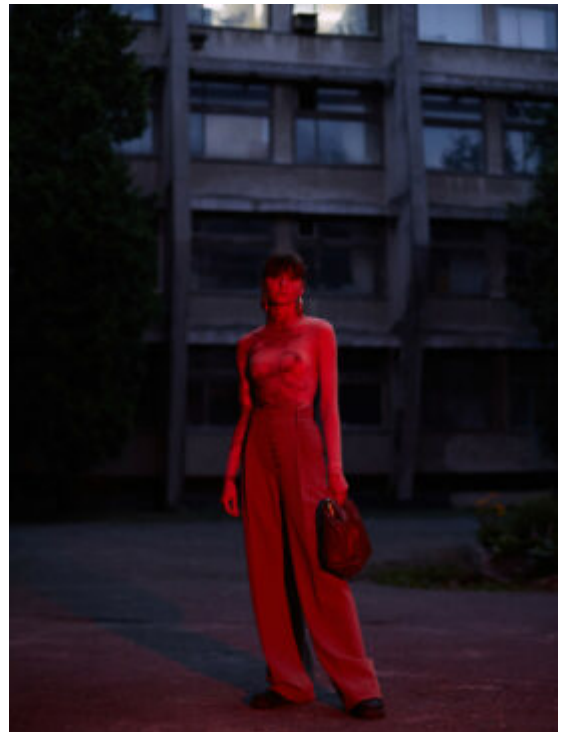

TRUE MODELS

Alena Yarsh

178 | 81 / 62 / 88 / 39 | Dark Blond / Green

TRUE MODELS

Alena Yarsh

178 | 81 / 62 / 88 / 39 | Dark Blond / Green

TRUE MODELS

Alena Yarsh

178 | 81 / 62 / 88 / 39 | Dark Blond / Green

TRUE MODELS

Alena Yarsh

178 | 81 / 62 / 88 / 39 | Dark Blond / Green

TRUE MODELS

Alena Yarsh

178 | 81 / 62 / 88 / 39 | Dark Blond / Green

TRUE MODELS

KNIT TIME

Alena Yarsh

178 | 81 / 62 / 88 / 39 | Dark Blond / Green

TRUE MODELS

KNIT TIME