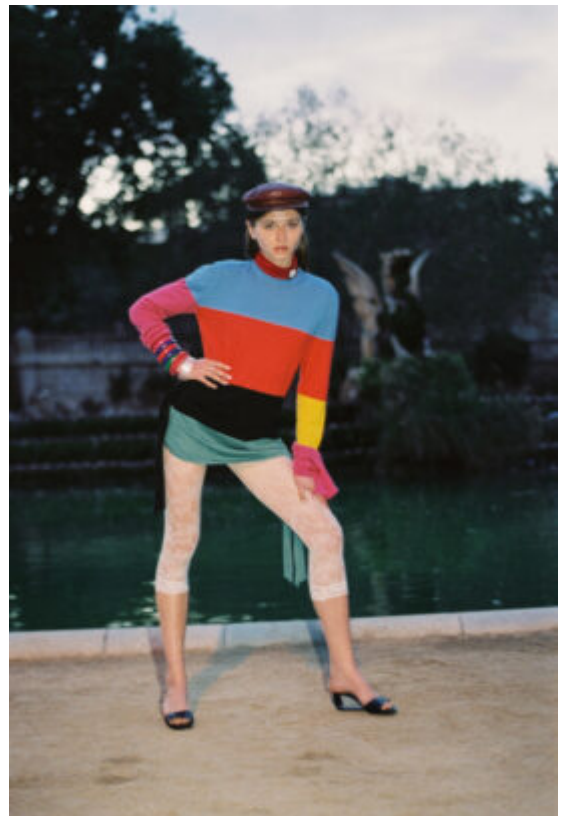

TRUE MODELS

Alena Yarsh

178 | 81 / 62 / 88 / 39 | Dark Blond / Green

TRUE MODELS

Alena Yarsh

178 | 81 / 62 / 88 / 39 | Dark Blond / Green

TRUE MODELS

Alena Yarsh

178 | 81 / 62 / 88 / 39 | Dark Blond / Green

TRUE MODELS

Alena Yarsh

178 | 81 / 62 / 88 / 39 | Dark Blond / Green

TRUE MODELS

Alena Yarsh

178 | 81 / 62 / 88 / 39 | Dark Blond / Green

TRUE MODELS

KNIT TIME

Alena Yarsh

178 | 81 / 62 / 88 / 39 | Dark Blond / Green

TRUE MODELS

KNIT TIME