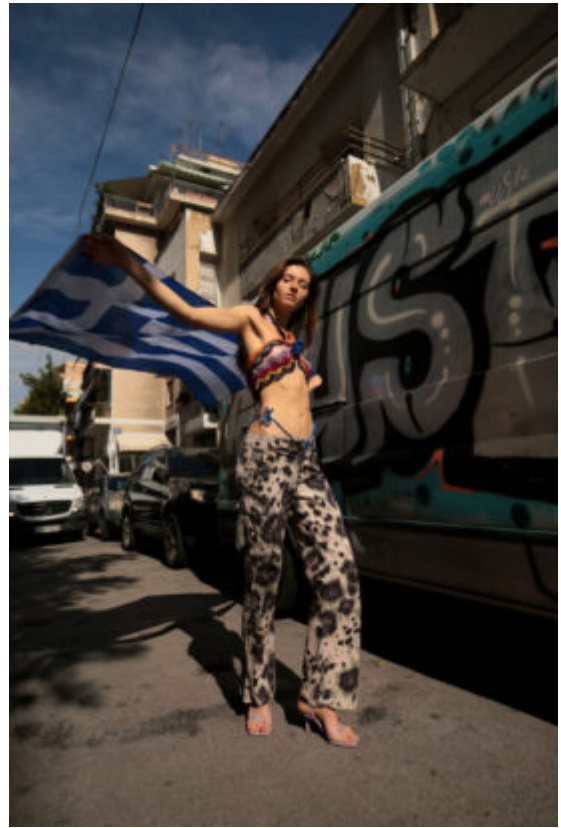

TRUE MODELS

Alena Yarsh

178 | 81 / 62 / 88 / 39 | Dark Blond / Green

TRUE MODELS

Alena Yarsh

178 | 81 / 62 / 88 / 39 | Dark Blond / Green

TRUE MODELS

Alena Yarsh

178 | 81 / 62 / 88 / 39 | Dark Blond / Green

TRUE MODELS

Alena Yarsh

178 | 81 / 62 / 88 / 39 | Dark Blond / Green

TRUE MODELS

Alena Yarsh

178 | 81 / 62 / 88 / 39 | Dark Blond / Green

TRUE MODELS

KNIT TIME

Alena Yarsh

178 | 81 / 62 / 88 / 39 | Dark Blond / Green

TRUE MODELS

KNIT TIME