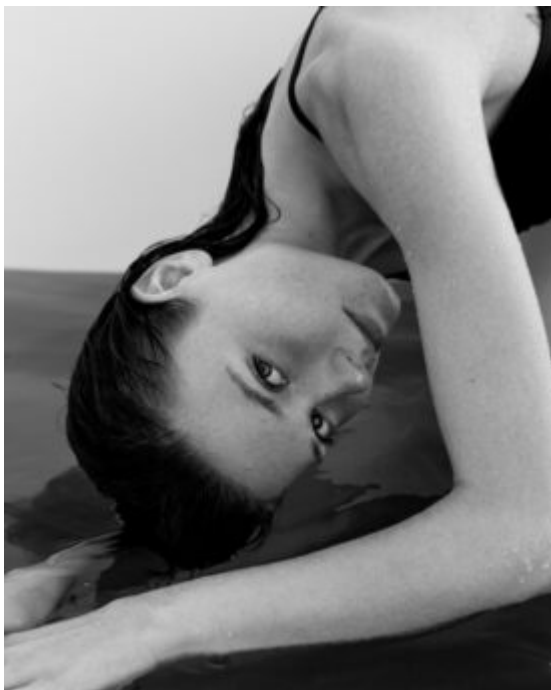

TRUE MODELS

Alena Yarsh

178 | 81 / 62 / 88 / 39 | Dark Blond / Green

TRUE MODELS

Alena Yarsh

178 | 81 / 62 / 88 / 39 | Dark Blond / Green

TRUE MODELS

Alena Yarsh

178 | 81 / 62 / 88 / 39 | Dark Blond / Green

TRUE MODELS

Alena Yarsh

178 | 81 / 62 / 88 / 39 | Dark Blond / Green

TRUE MODELS

Alena Yarsh

178 | 81 / 62 / 88 / 39 | Dark Blond / Green

TRUE MODELS

KNIT TIME

Alena Yarsh

178 | 81 / 62 / 88 / 39 | Dark Blond / Green

TRUE MODELS

KNIT TIME