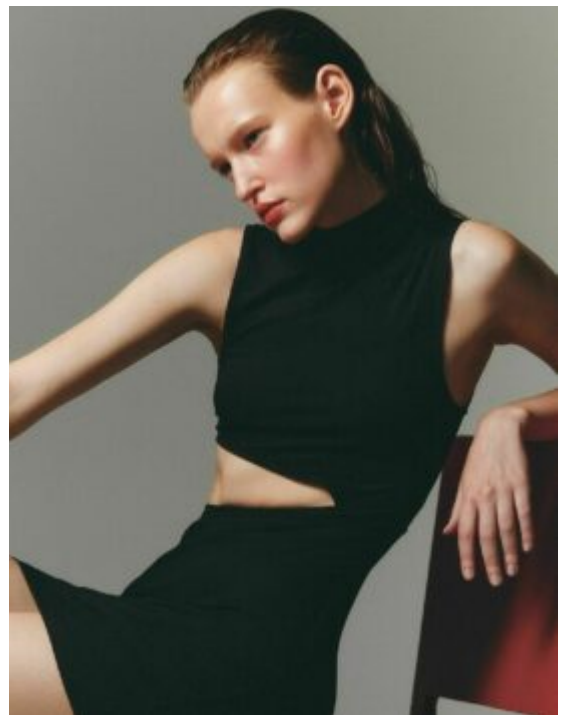

TRUE MODELS

Alexandra Shibaeva

176 | 81.5 / 58.5 / 89 / 39 | Light Brown / Green

TRUE MODELS

Alexandra Shibaeva

176 | 81.5 / 58.5 / 89 / 39 | Light Brown / Green

TRUE MODELS

Alexandra Shibaeva

176 | 81.5 / 58.5 / 89 / 39 | Light Brown / Green

TRUE MODELS

Alexandra Shibaeva

176 | 81.5 / 58.5 / 89 / 39 | Light Brown / Green

TRUE MODELS

Alexandra Shibaeva

176 | 81.5 / 58.5 / 89 / 39 | Light Brown / Green

TRUE MODELS

Alexandra Shibaeva

176 | 81.5 / 58.5 / 89 / 39 | Light Brown / Green