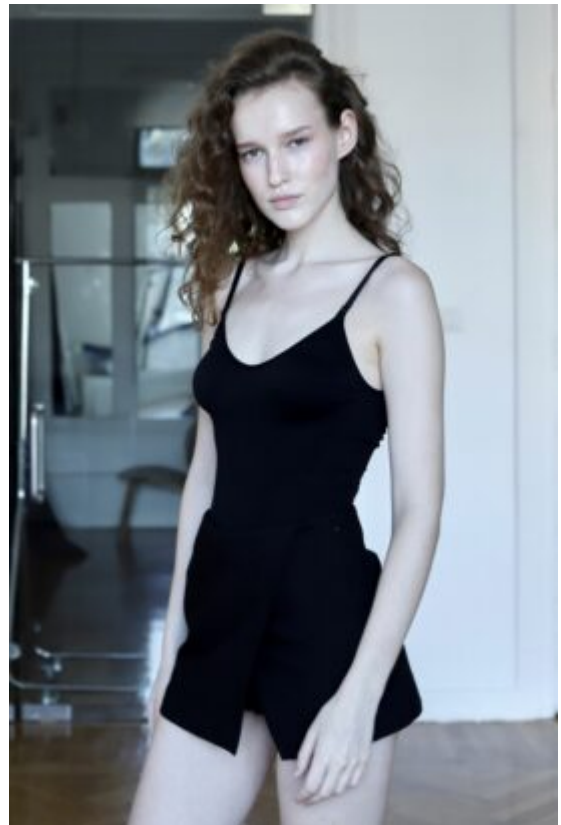

TRUE MODELS

Alexandra Shibaeva

176 | 81.5 / 58.5 / 89 / 39 | Light Brown / Green

TRUE MODELS