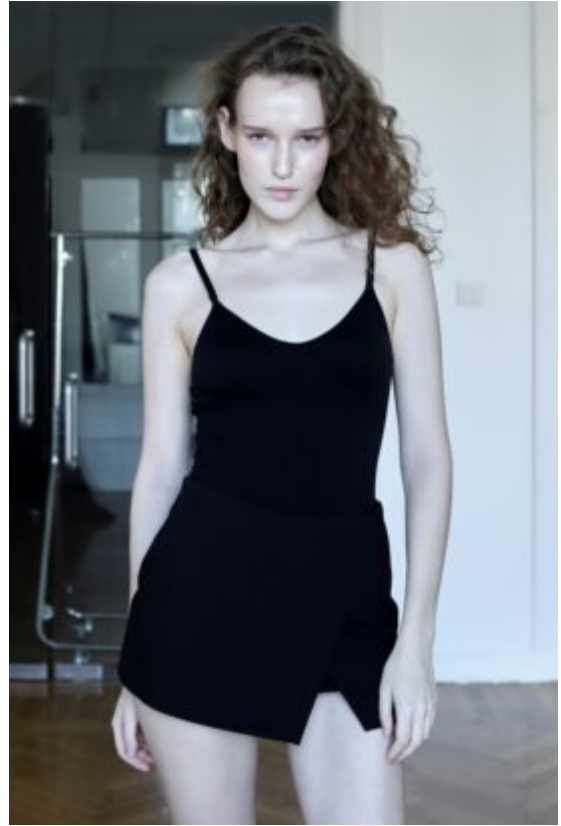

TRUE MODELS

Alexandra Shibaeva

176 | 81.5 / 58.5 / 89 / 39 | Light Brown / Green

TRUE MODELS