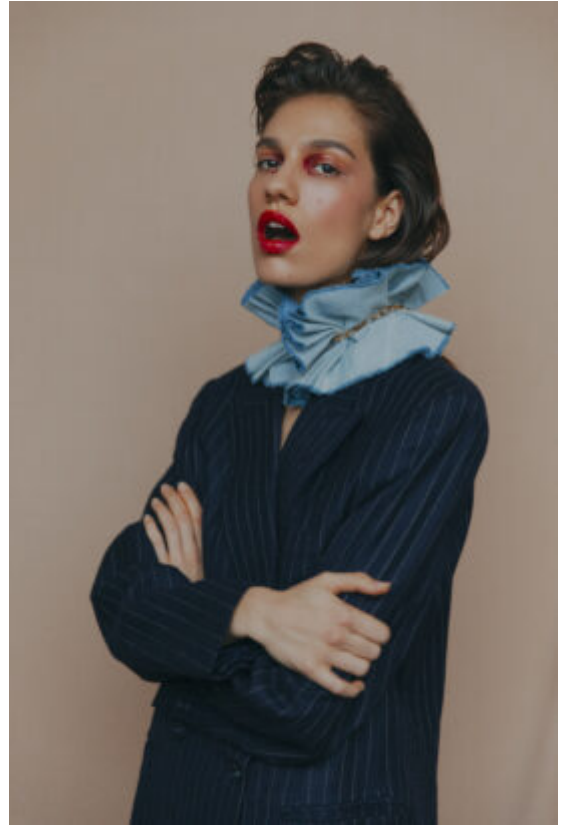

TRUE MODELS

Alize

178CM | 84CM / 64CM / 94CM / 40EU | BROWN / BROWN

TRUE MODELS

Alize

178CM | 84CM / 64CM / 94CM / 40EU | BROWN / BROWN

TRUE MODELS

Alize

178CM | 84CM / 64CM / 94CM / 40EU | BROWN / BROWN

TRUE MODELS

Alize

178CM | 84CM / 64CM / 94CM / 40EU | BROWN / BROWN

TRUE MODELS

Alize

178CM | 84CM / 64CM / 94CM / 40EU | BROWN / BROWN

TRUE MODELS