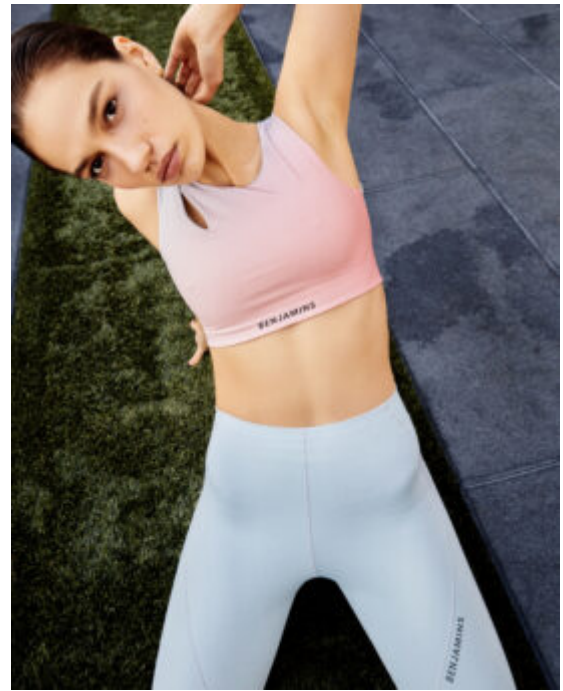

TRUE MODELS

Alize

178CM | 84CM / 64CM / 94CM / 40EU | BROWN / BROWN

TRUE MODELS

Alize

178CM | 84CM / 64CM / 94CM / 40EU | BROWN / BROWN

TRUE MODELS

Alize

178CM | 84CM / 64CM / 94CM / 40EU | BROWN / BROWN

TRUE MODELS

Alize

178CM | 84CM / 64CM / 94CM / 40EU | BROWN / BROWN

TRUE MODELS

Alize

178CM | 84CM / 64CM / 94CM / 40EU | BROWN / BROWN

TRUE MODELS