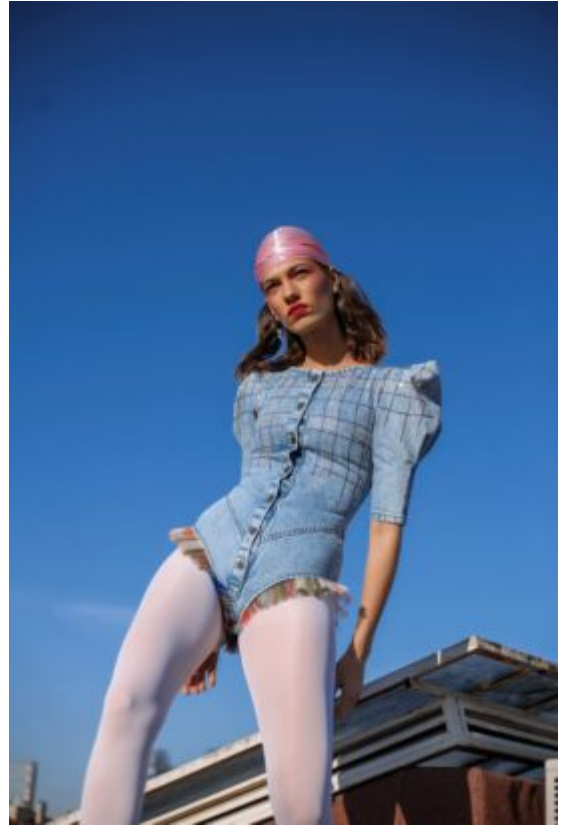

TRUE MODELS

Alize

178CM | 84CM / 64CM / 94CM / 40EU | BROWN / BROWN

TRUE MODELS

Alize

178CM | 84CM / 64CM / 94CM / 40EU | BROWN / BROWN

TRUE MODELS

Alize

178CM | 84CM / 64CM / 94CM / 40EU | BROWN / BROWN

TRUE MODELS

Alize

178CM | 84CM / 64CM / 94CM / 40EU | BROWN / BROWN

TRUE MODELS

Alize

178CM | 84CM / 64CM / 94CM / 40EU | BROWN / BROWN

TRUE MODELS