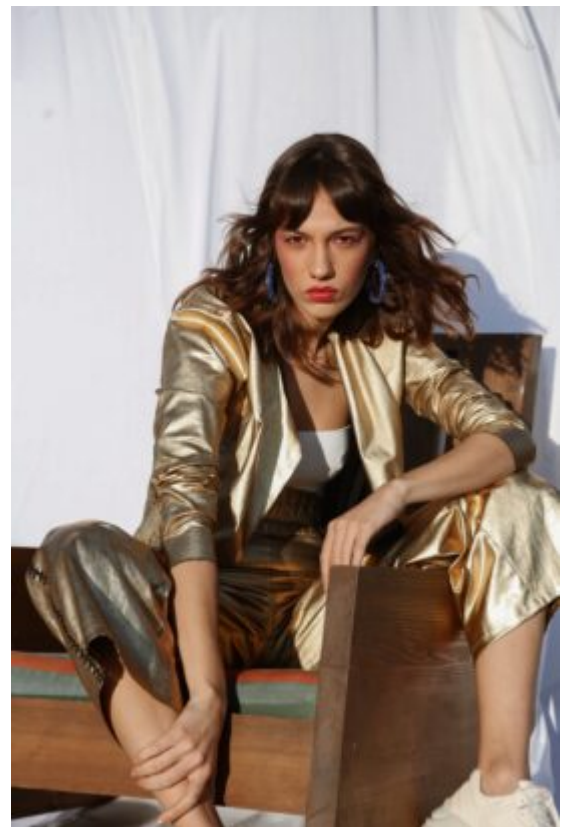

TRUE MODELS

Alize

178CM | 84CM / 64CM / 94CM / 40EU | BROWN / BROWN

TRUE MODELS

Alize

178CM | 84CM / 64CM / 94CM / 40EU | BROWN / BROWN

TRUE MODELS

Alize

178CM | 84CM / 64CM / 94CM / 40EU | BROWN / BROWN

TRUE MODELS

Alize

178CM | 84CM / 64CM / 94CM / 40EU | BROWN / BROWN

TRUE MODELS

Alize

178CM | 84CM / 64CM / 94CM / 40EU | BROWN / BROWN

TRUE MODELS