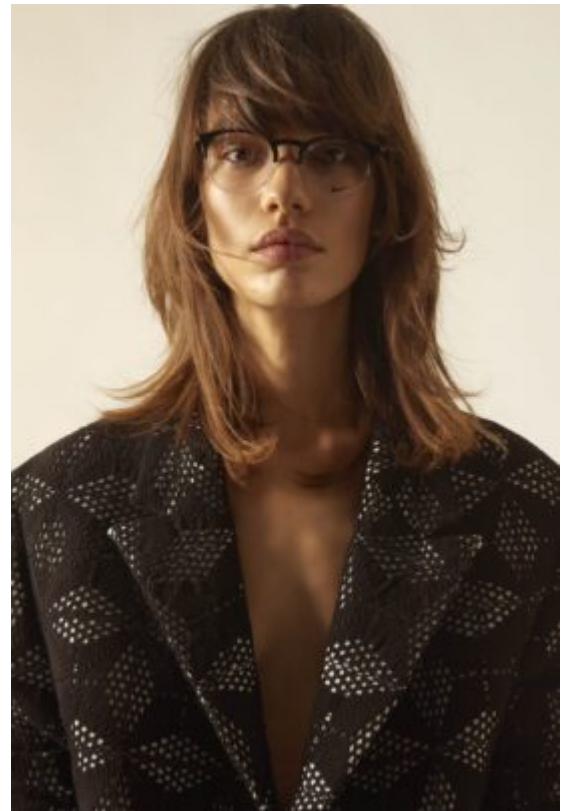

TRUE MODELS

Alize

178CM | 84CM / 64CM / 94CM / 40EU | BROWN / BROWN

TRUE MODELS

Alize

178CM | 84CM / 64CM / 94CM / 40EU | BROWN / BROWN

TRUE MODELS

Alize

178CM | 84CM / 64CM / 94CM / 40EU | BROWN / BROWN

TRUE MODELS

Alize

178CM | 84CM / 64CM / 94CM / 40EU | BROWN / BROWN

TRUE MODELS

Alize

178CM | 84CM / 64CM / 94CM / 40EU | BROWN / BROWN

TRUE MODELS