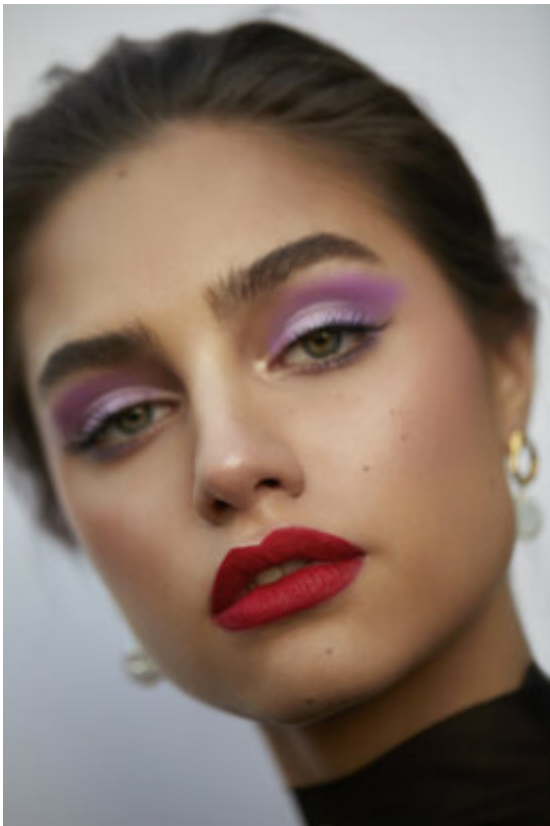

TRUE MODELS

Ana Rossolovich

177 | 85 / 60 / 89 / 39 | Dark Brown / Green