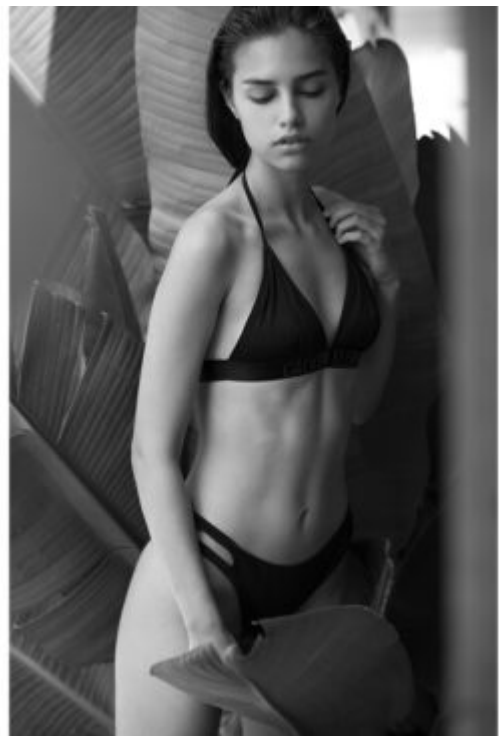

TRUE MODELS

Ana Rossolovich

177 | 85 / 60 / 89 / 39 | Dark Brown / Green

TRUE MODELS

Ana Rossolovich

177 | 85 / 60 / 89 / 39 | Dark Brown / Green

TRUE MODELS

Ana Rossolovich

177 | 85 / 60 / 89 / 39 | Dark Brown / Green

TRUE MODELS

Ana Rossolovich

177 | 85 / 60 / 89 / 39 | Dark Brown / Green

TRUE MODELS

Ana Rossolovich

177 | 85 / 60 / 89 / 39 | Dark Brown / Green

TRUE MODELS

Ana Rossolovich

177 | 85 / 60 / 89 / 39 | Dark Brown / Green

TRUE MODELS

Ana Rossolovich

177 | 85 / 60 / 89 / 39 | Dark Brown / Green

TRUE MODELS

Ana Rossolovich

177 | 85 / 60 / 89 / 39 | Dark Brown / Green