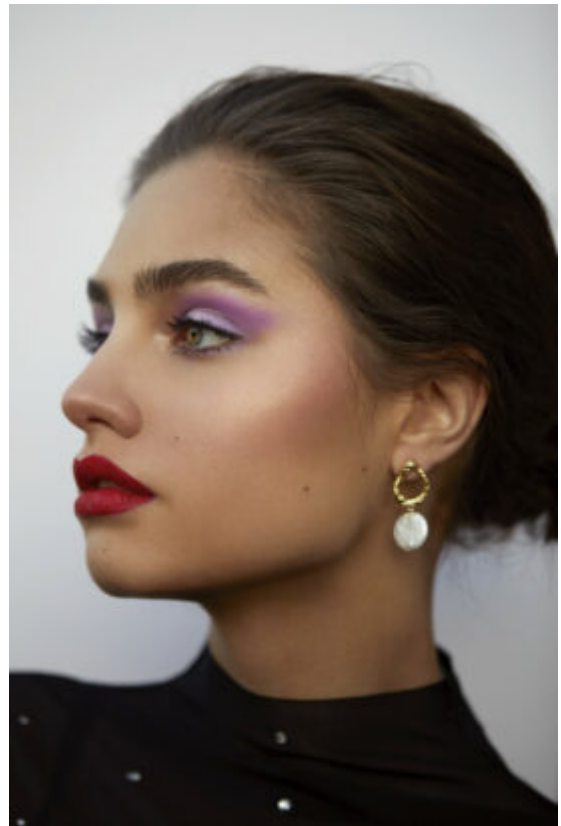

TRUE MODELS

Ana Rossolovich

177 | 85 / 60 / 89 / 39 | Dark Brown / Green