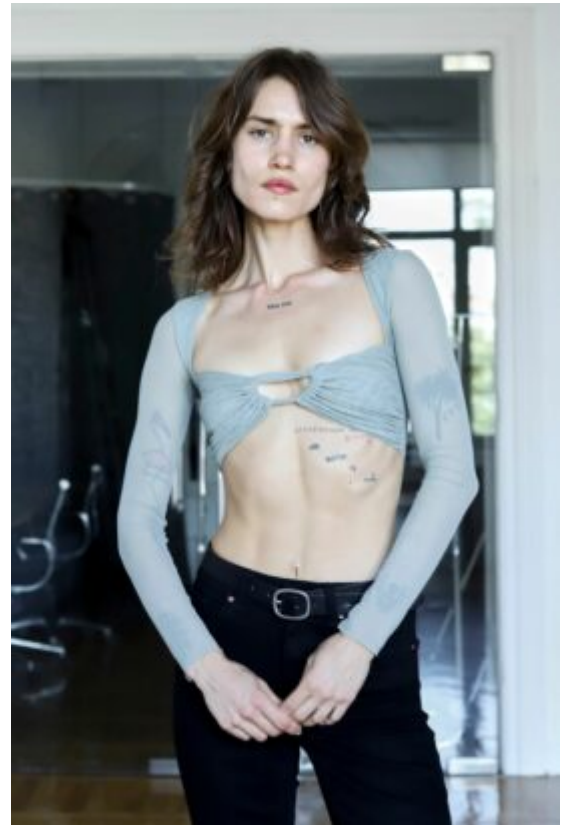

# TRUE MODELS

**Anastasiia Liundrynska**

177 | 80 / 61 / 89 / 39 | Brown / Green

# TRUE MODELS