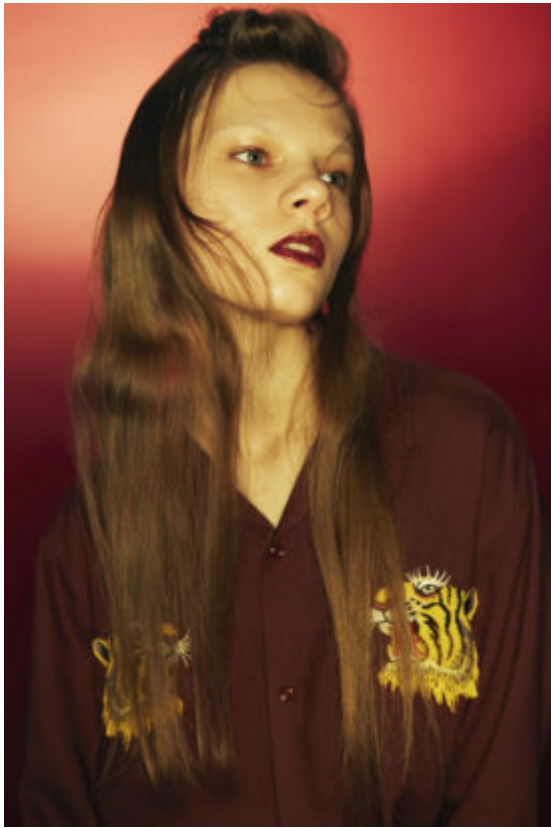

TRUE MODELS

M
Y
S
T
E
R
I
O
U
S

Anastasiia Zakharova

177 | 82 / 60 / 89 / 39 | LIGHT BROWN / BLUE

TRUE MODELS

Anastasiia Zakharova

177 | 82 / 60 / 89 / 39 | LIGHT BROWN / BLUE

TRUE MODELS

Anastasiia Zakharova

177 | 82 / 60 / 89 / 39 | LIGHT BROWN / BLUE

TRUE MODELS

Anastasiia Zakharova

177 | 82 / 60 / 89 / 39 | LIGHT BROWN / BLUE

TRUE MODELS

Anastasiia Zakharova

177 | 82 / 60 / 89 / 39 | LIGHT BROWN / BLUE

TRUE MODELS

Anastasiia Zakharova

177 | 82 / 60 / 89 / 39 | LIGHT BROWN / BLUE