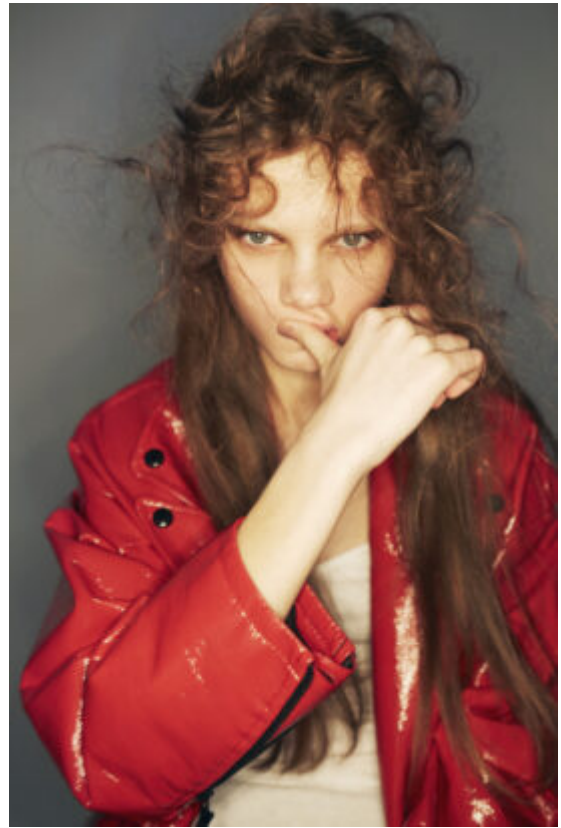

TRUE MODELS

M
Y
S
T
E
R
I
O
U
S

Anastasiia Zakharova

177 | 82 / 60 / 89 / 39 | LIGHT BROWN / BLUE

TRUE MODELS

Anastasiia Zakharova

177 | 82 / 60 / 89 / 39 | LIGHT BROWN / BLUE

TRUE MODELS

Anastasiia Zakharova

177 | 82 / 60 / 89 / 39 | LIGHT BROWN / BLUE

TRUE MODELS

Anastasiia Zakharova

177 | 82 / 60 / 89 / 39 | LIGHT BROWN / BLUE

TRUE MODELS

Anastasiia Zakharova

177 | 82 / 60 / 89 / 39 | LIGHT BROWN / BLUE

TRUE MODELS

Anastasiia Zakharova

177 | 82 / 60 / 89 / 39 | LIGHT BROWN / BLUE