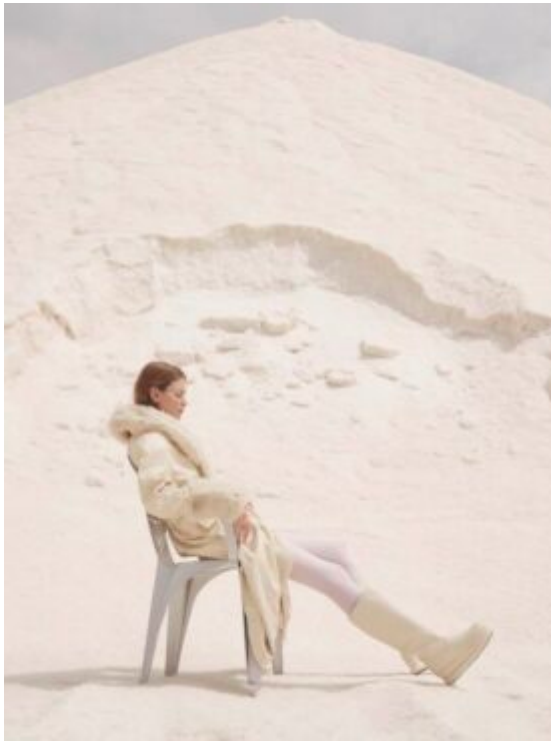

TRUE MODELS

Anna Fedulova

176.5 | 75 / 58 / 89 / 39 | Brown / Grey

TRUE MODELS

Anna Fedulova

176.5 | 75 / 58 / 89 / 39 | Brown / Grey

TRUE MODELS

Anna Fedulova

176.5 | 75 / 58 / 89 / 39 | Brown / Grey

TRUE MODELS

Anna Fedulova

176.5 | 75 / 58 / 89 / 39 | Brown / Grey