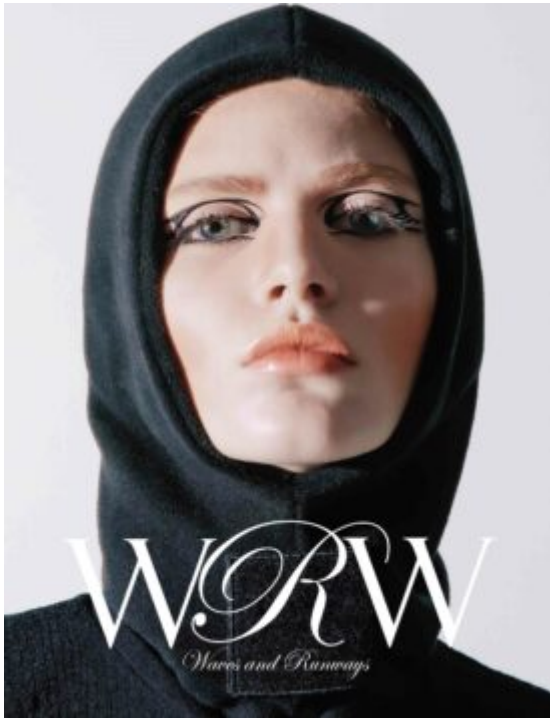

TRUE MODELS

Anna Fedulova

176.5 | 75 / 58 / 89 / 39 | Brown / Grey

TRUE MODELS

Anna Fedulova

176.5 | 75 / 58 / 89 / 39 | Brown / Grey

TRUE MODELS

Anna Fedulova

176.5 | 75 / 58 / 89 / 39 | Brown / Grey

TRUE MODELS

Anna Fedulova

176.5 | 75 / 58 / 89 / 39 | Brown / Grey