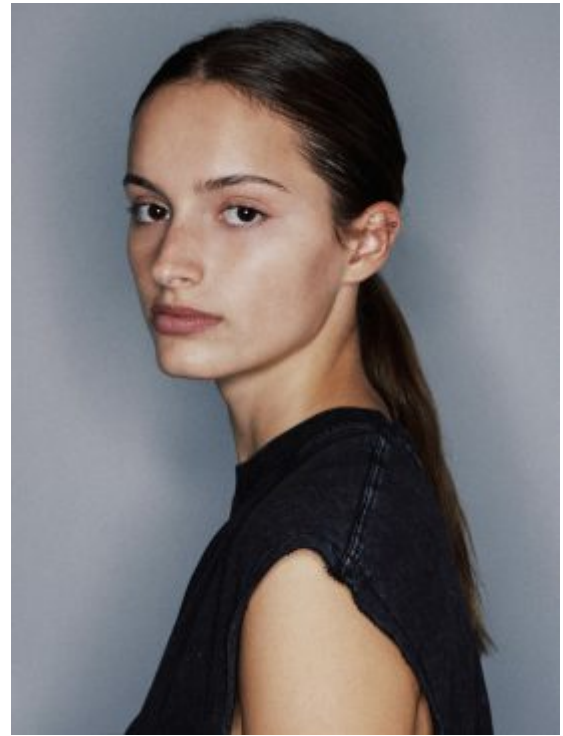

TRUE MODELS

Annelot Van Basten

179.5 | 86 / 65 / 95 / 40 | Light Brown / Brown

TRUE MODELS

Annelot Van Basten

179.5 | 86 / 65 / 95 / 40 | Light Brown / Brown

TRUE MODELS

Annelot Van Basten

179.5 | 86 / 65 / 95 / 40 | Light Brown / Brown

TRUE MODELS