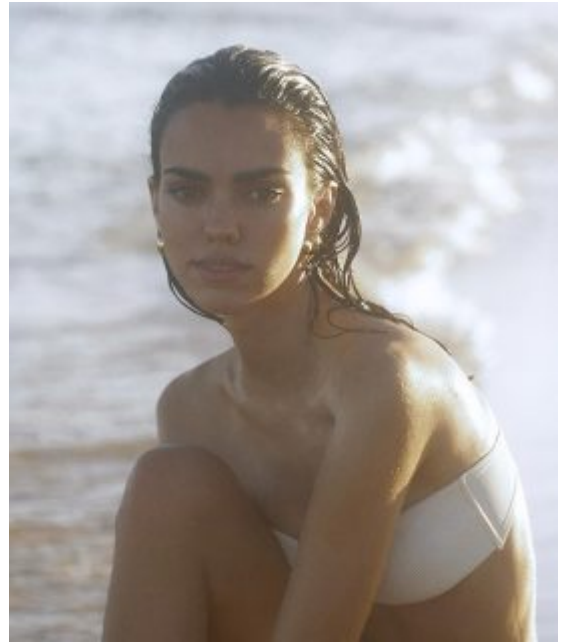

TRUE MODELS

Carlota Burch

177 | 86 / 63 / 94 / | Brown / Green Brown

TRUE MODELS

Carlota Burch

177 | 86 / 63 / 94 / | Brown / Green Brown

TRUE MODELS

Carlota Burch

177 | 86 / 63 / 94 / | Brown / Green Brown

TRUE MODELS

Carlota Burch

177 | 86 / 63 / 94 / | Brown / Green Brown