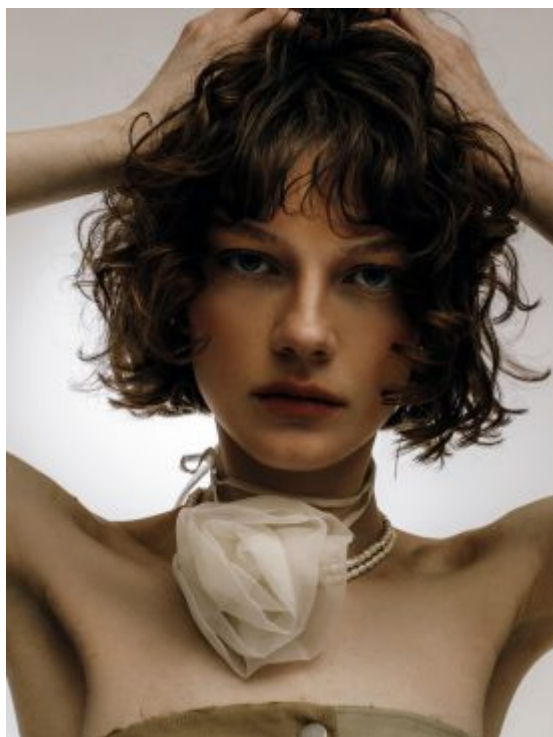

# TRUE MODELS

**Catty Zaurazhnova**

175 | 76 / 60 / 89 / 37.5 | Brown / Blue