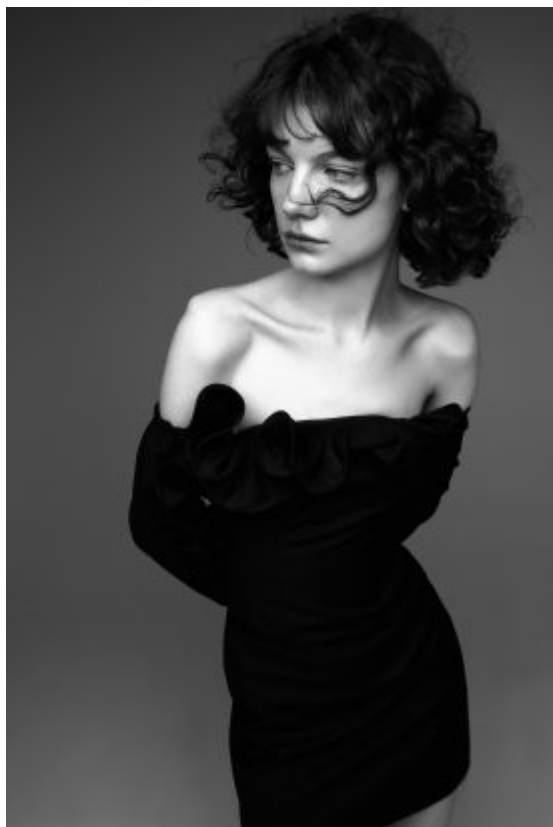

Catty Zaurazhnova

TRUE MODELS

175 | 76 / 60 / 89 / 37.5 | Brown / Blue