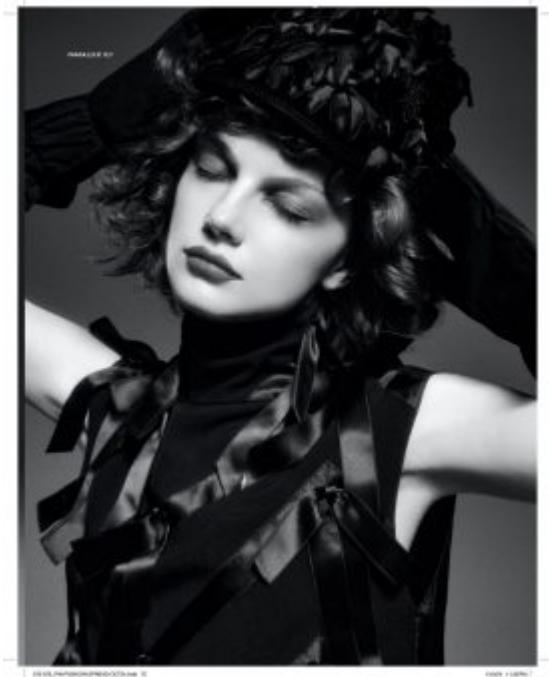

# TRUE MODELS

**Catty Zaurazhnova**

175 | 76 / 60 / 89 / 37.5 | Brown / Blue