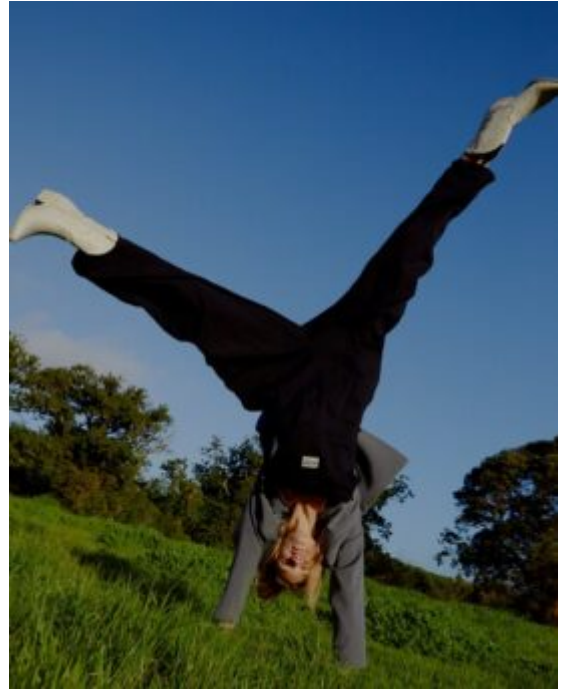

TRUE MODELS

Chelsey Jade Hurter

178 | 82 / 62 / 88 / 37.5 | Blond / Brown