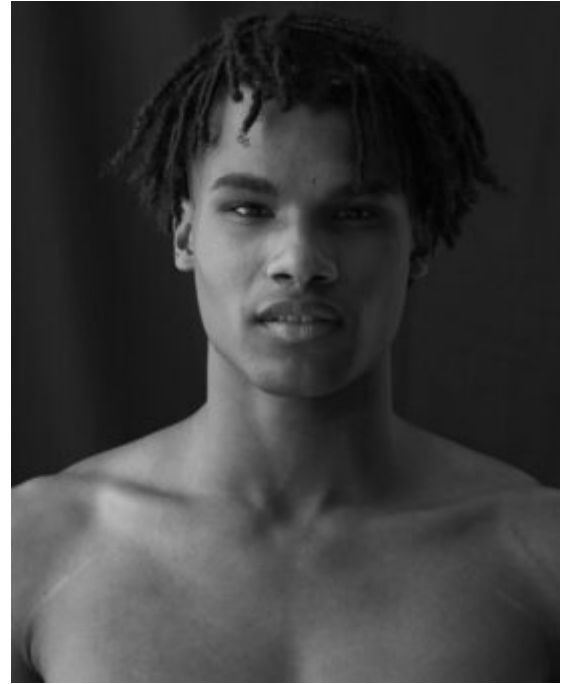

TRUE MODELS

Cle Hendricks

188 | 92 / 75 / 91 / 45 | Dark Brown / Hazel

TRUE MODELS

Cle Hendricks

188 | 92 / 75 / 91 / 45 | Dark Brown / Hazel

TRUE MODELS

Cle Hendricks

188 | 92 / 75 / 91 / 45 | Dark Brown / Hazel

TRUE MODELS

Cle Hendricks

188 | 92 / 75 / 91 / 45 | Dark Brown / Hazel

TRUE MODELS

Cle Hendricks

188 | 92 / 75 / 91 / 45 | Dark Brown / Hazel

TRUE MODELS

Cle Hendricks

188 | 92 / 75 / 91 / 45 | Dark Brown / Hazel

TRUE MODELS

Cle Hendricks

188 | 92 / 75 / 91 / 45 | Dark Brown / Hazel

TRUE MODELS

Cle Hendricks

188 | 92 / 75 / 91 / 45 | Dark Brown / Hazel