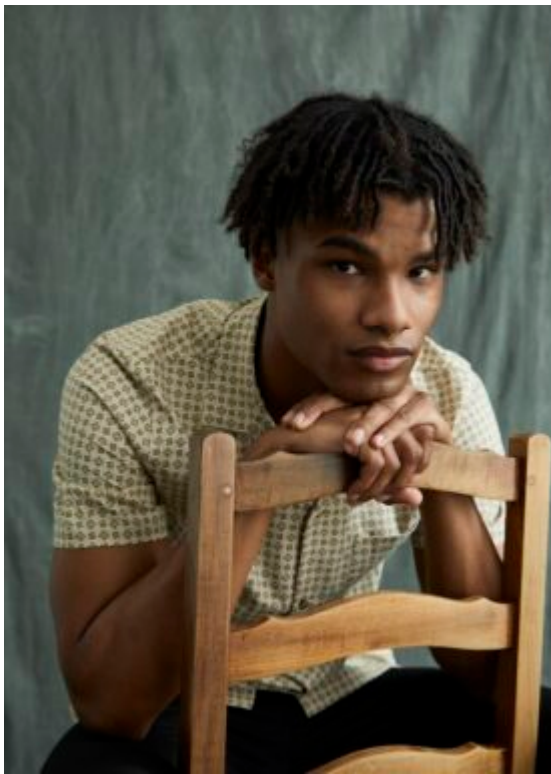

TRUE MODELS

Cle Hendricks

188 | 92 / 75 / 91 / 45 | Dark Brown / Hazel

TRUE MODELS

Cle Hendricks

188 | 92 / 75 / 91 / 45 | Dark Brown / Hazel

TRUE MODELS

Cle Hendricks

188 | 92 / 75 / 91 / 45 | Dark Brown / Hazel

TRUE MODELS

Cle Hendricks

188 | 92 / 75 / 91 / 45 | Dark Brown / Hazel

TRUE MODELS

Cle Hendricks

188 | 92 / 75 / 91 / 45 | Dark Brown / Hazel

TRUE MODELS