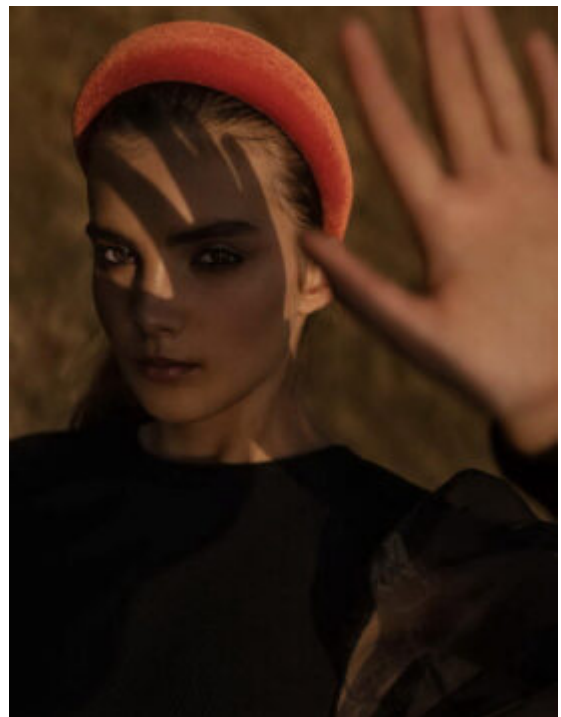

TRUE MODELS

Dariana Sheverova

179 | 79 / 60 / 91 / 40 | Brown / Brown

TRUE MODELS

Dariana Sheverova

179 | 79 / 60 / 91 / 40 | Brown / Brown

TRUE MODELS

Dariana Sheverova

179 | 79 / 60 / 91 / 40 | Brown / Brown

TRUE MODELS

Dariana Sheverova

179 | 79 / 60 / 91 / 40 | Brown / Brown

TRUE MODELS