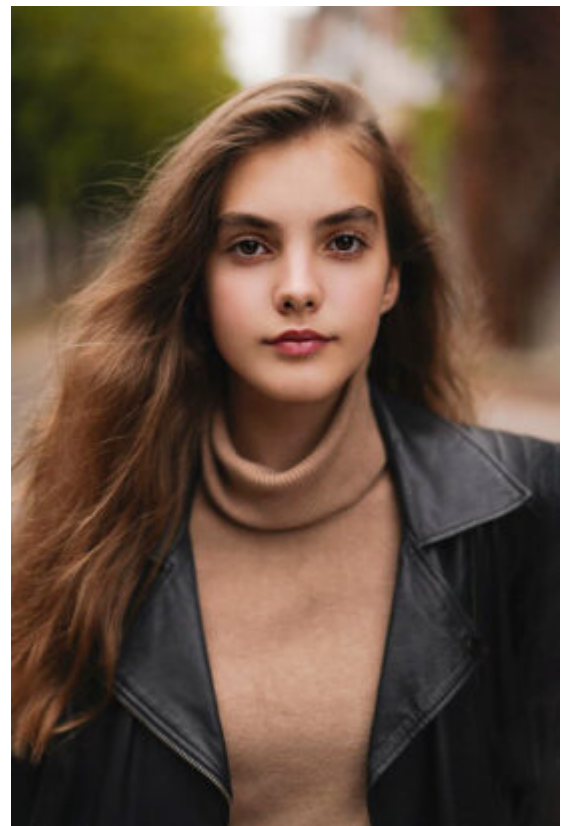

TRUE MODELS

Dariana Sheverova

179 | 79 / 60 / 91 / 40 | Brown / Brown

TRUE MODELS

Dariana Sheverova

179 | 79 / 60 / 91 / 40 | Brown / Brown

TRUE MODELS

Dariana Sheverova

179 | 79 / 60 / 91 / 40 | Brown / Brown

TRUE MODELS

Dariana Sheverova

179 | 79 / 60 / 91 / 40 | Brown / Brown

TRUE MODELS