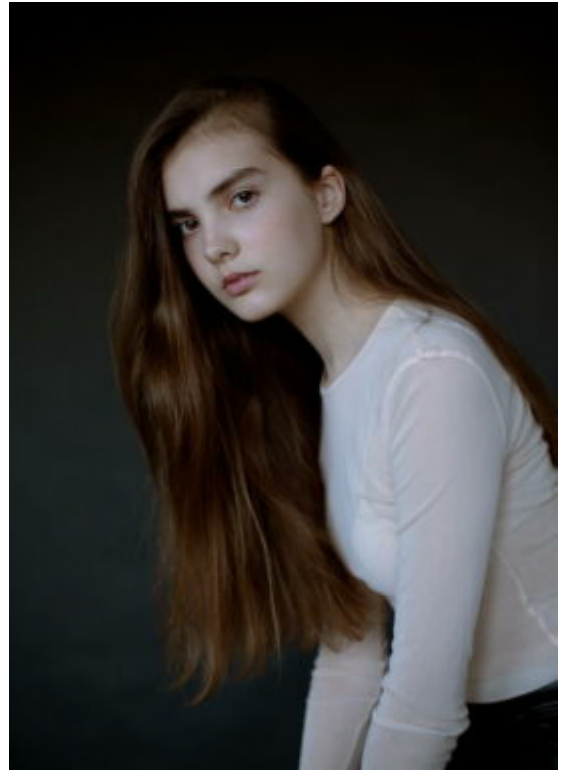

TRUE MODELS

Dariana Sheverova

179 | 79 / 60 / 91 / 40 | Brown / Brown

TRUE MODELS

Dariana Sheverova

179 | 79 / 60 / 91 / 40 | Brown / Brown

TRUE MODELS

Dariana Sheverova

179 | 79 / 60 / 91 / 40 | Brown / Brown

TRUE MODELS

Dariana Sheverova

179 | 79 / 60 / 91 / 40 | Brown / Brown

TRUE MODELS