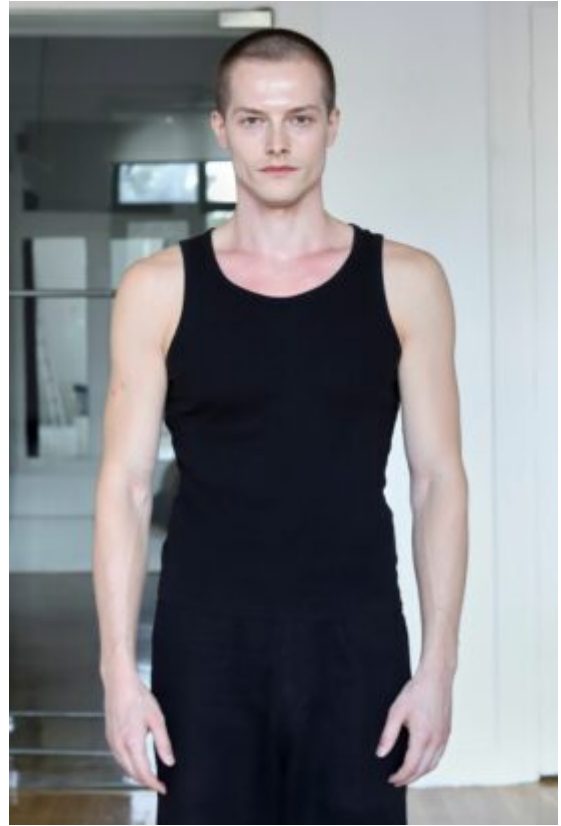

TRUE MODELS

David Lacsni

185.5 | 95 / 76.5 / 92 / 44 | Dark Blond / Green

TRUE MODELS