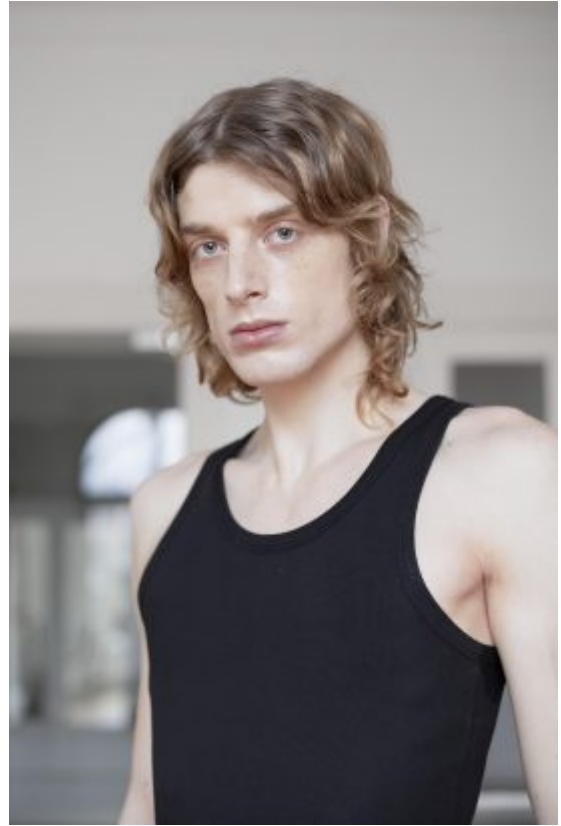

TRUE MODELS

Dian

188 | 91 / 74 / 90 / 43 | Dark Blond / Blue

TRUE MODELS