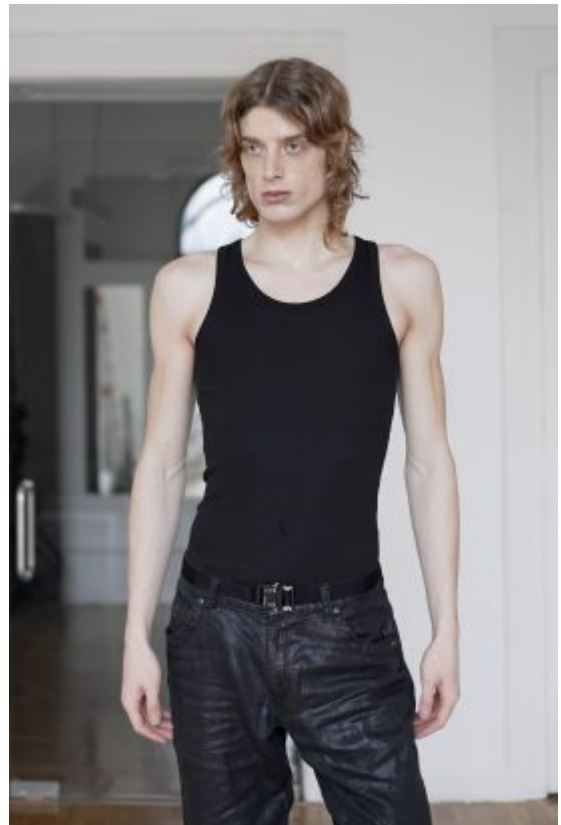

TRUE MODELS

Dian

188 | 91 / 74 / 90 / 43 | Dark Blond / Blue

TRUE MODELS