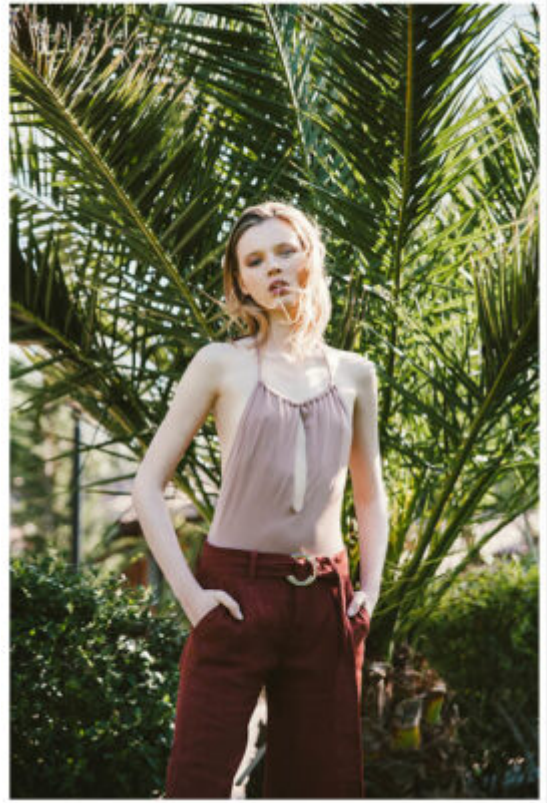

TRUE MODELS

Eleanor

178 | 83 / 62.5 / 88 / 39 | Dark Blond / Grey

TRUE MODELS

Eleanor

178 | 83 / 62.5 / 88 / 39 | Dark Blond / Grey

TRUE MODELS

Eleanor

178 | 83 / 62.5 / 88 / 39 | Dark Blond / Grey

TRUE MODELS

Eleanor

178 | 83 / 62.5 / 88 / 39 | Dark Blond / Grey

TRUE MODELS

Eleanor

178 | 83 / 62.5 / 88 / 39 | Dark Blond / Grey

TRUE MODELS

Eleanor

178 | 83 / 62.5 / 88 / 39 | Dark Blond / Grey