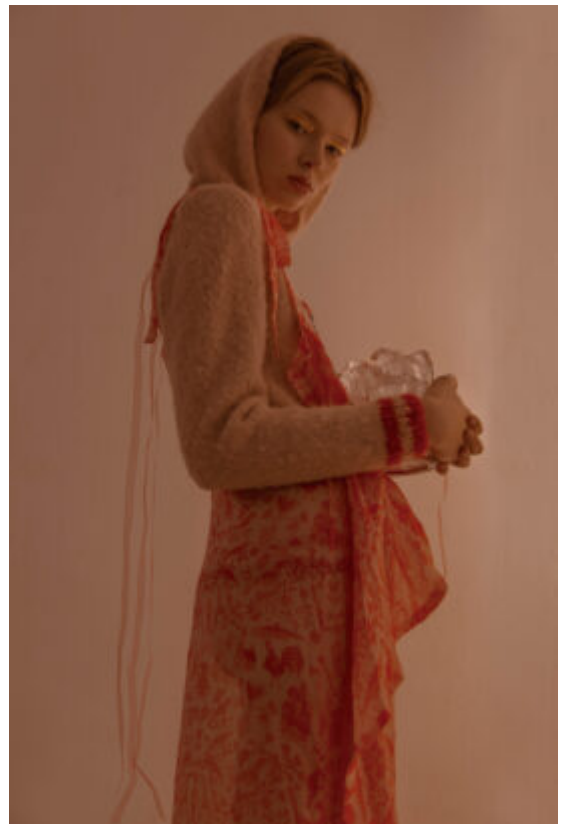

TRUE MODELS

Eleanor

178 | 83 / 62.5 / 88 / 39 | Dark Blond / Grey

TRUE MODELS

Eleanor

178 | 83 / 62.5 / 88 / 39 | Dark Blond / Grey

TRUE MODELS

Eleanor

178 | 83 / 62.5 / 88 / 39 | Dark Blond / Grey

TRUE MODELS

Eleanor

178 | 83 / 62.5 / 88 / 39 | Dark Blond / Grey

TRUE MODELS

Eleanor

178 | 83 / 62.5 / 88 / 39 | Dark Blond / Grey

TRUE MODELS

Eleanor

178 | 83 / 62.5 / 88 / 39 | Dark Blond / Grey