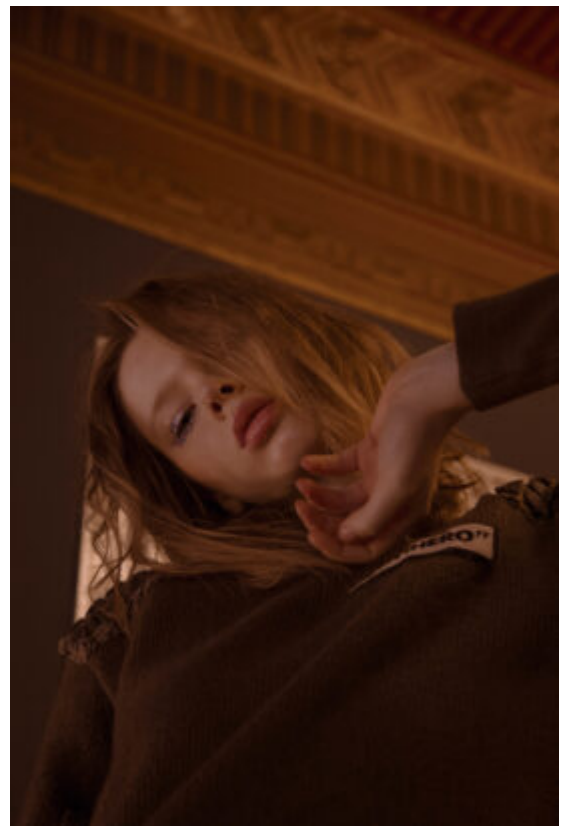

TRUE MODELS

Eleanor

178 | 83 / 62.5 / 88 / 39 | Dark Blond / Grey

TRUE MODELS

Eleanor

178 | 83 / 62.5 / 88 / 39 | Dark Blond / Grey

TRUE MODELS

Eleanor

178 | 83 / 62.5 / 88 / 39 | Dark Blond / Grey

TRUE MODELS

Eleanor

178 | 83 / 62.5 / 88 / 39 | Dark Blond / Grey

TRUE MODELS

Eleanor

178 | 83 / 62.5 / 88 / 39 | Dark Blond / Grey

TRUE MODELS

Eleanor

178 | 83 / 62.5 / 88 / 39 | Dark Blond / Grey