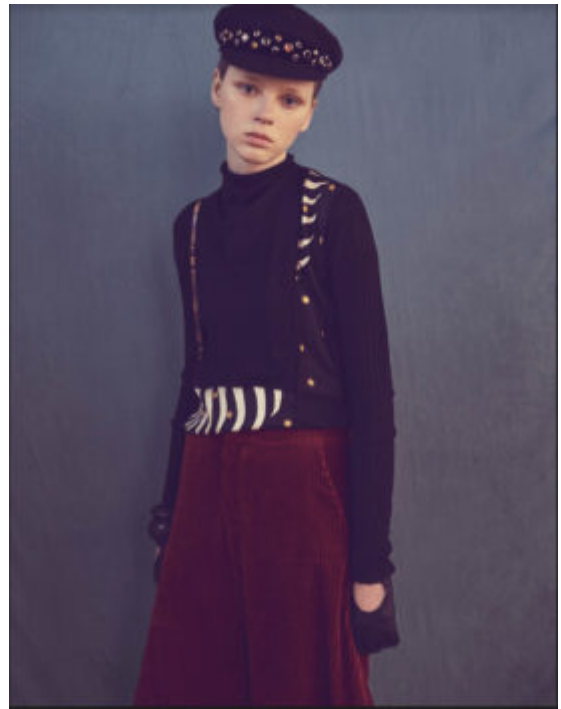

TRUE MODELS

Eleanor

178 | 83 / 62.5 / 88 / 39 | Dark Blond / Grey

TRUE MODELS

Eleanor

178 | 83 / 62.5 / 88 / 39 | Dark Blond / Grey

TRUE MODELS

Eleanor

178 | 83 / 62.5 / 88 / 39 | Dark Blond / Grey

TRUE MODELS

Eleanor

178 | 83 / 62.5 / 88 / 39 | Dark Blond / Grey

TRUE MODELS

Eleanor

178 | 83 / 62.5 / 88 / 39 | Dark Blond / Grey

TRUE MODELS

Eleanor

178 | 83 / 62.5 / 88 / 39 | Dark Blond / Grey