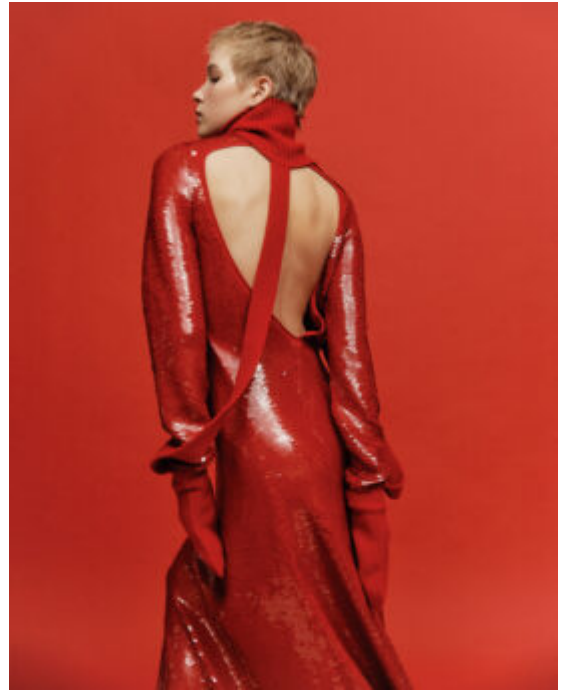

TRUE MODELS

Elya

177 | 85 / 62 / 93.5 / 39 | Blond / Green

TRUE MODELS

Elya

177 | 85 / 62 / 93.5 / 39 | Blond / Green

TRUE MODELS

Elya

177 | 85 / 62 / 93.5 / 39 | Blond / Green

TRUE MODELS

Elya

177 | 85 / 62 / 93.5 / 39 | Blond / Green

TRUE MODELS

Elya

177 | 85 / 62 / 93.5 / 39 | Blond / Green

TRUE MODELS

Elya

177 | 85 / 62 / 93.5 / 39 | Blond / Green

TRUE MODELS

Elya

177 | 85 / 62 / 93.5 / 39 | Blond / Green

TRUE MODELS

Elya

177 | 85 / 62 / 93.5 / 39 | Blond / Green