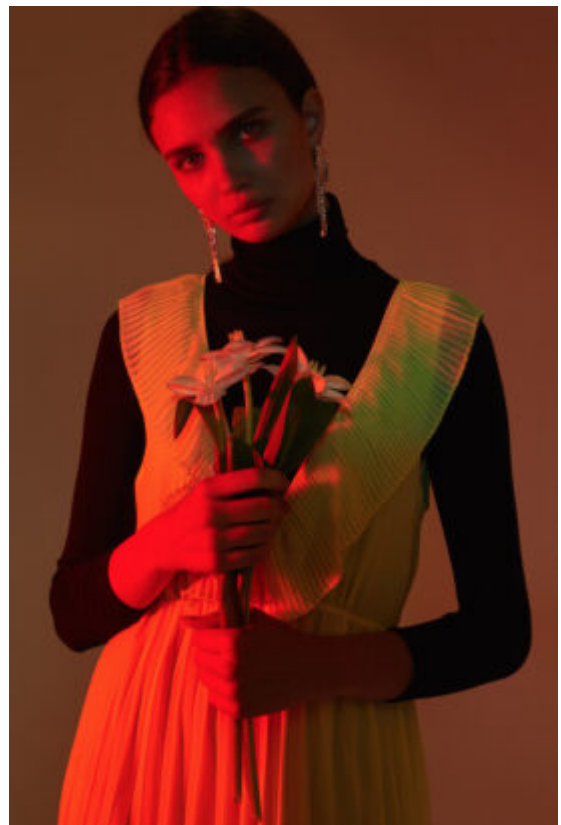

TRUE MODELS

Gabriella

179 | 82 / 61 / 89 / 40 | Dark Brown / Grey

TRUE MODELS

Gabriella

179 | 82 / 61 / 89 / 40 | Dark Brown / Grey

TRUE MODELS

Gabriella

179 | 82 / 61 / 89 / 40 | Dark Brown / Grey