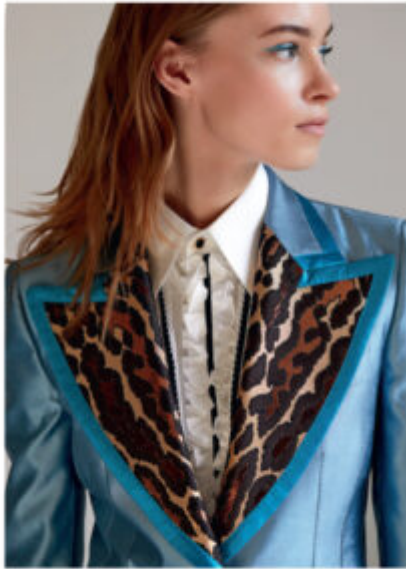

TRUE MODELS