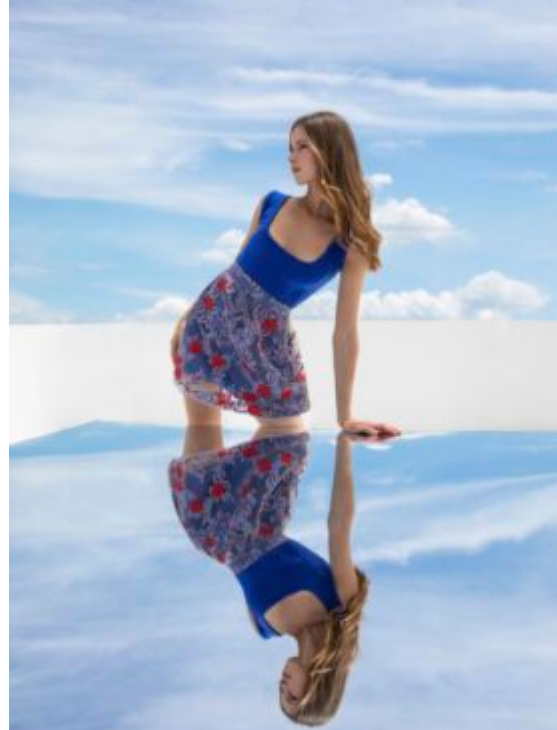

TRUE MODELS

Ieva Rainyte

174 | 83 / 59 / 89 / 39 | Dark Blonde / Blue