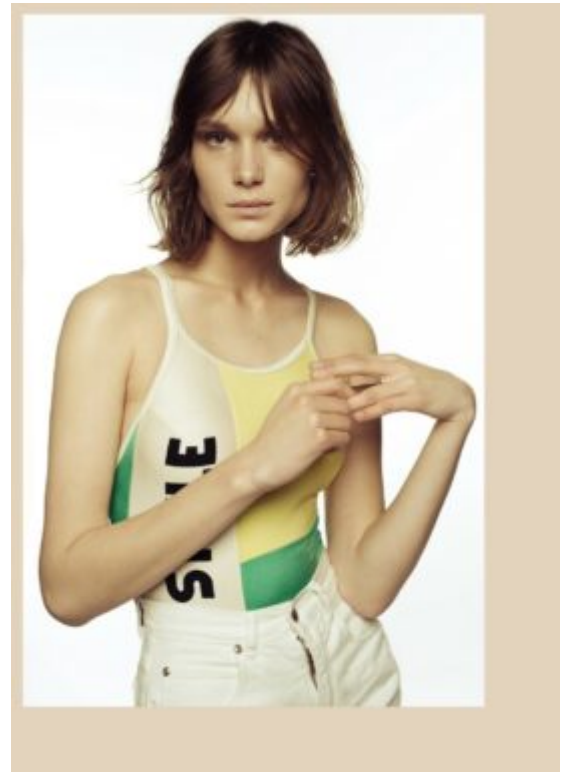

TRUE MODELS

Jagoda Lupicka

177.5 | 82.5 / 61 / 90 / 39 | Blond / Blue