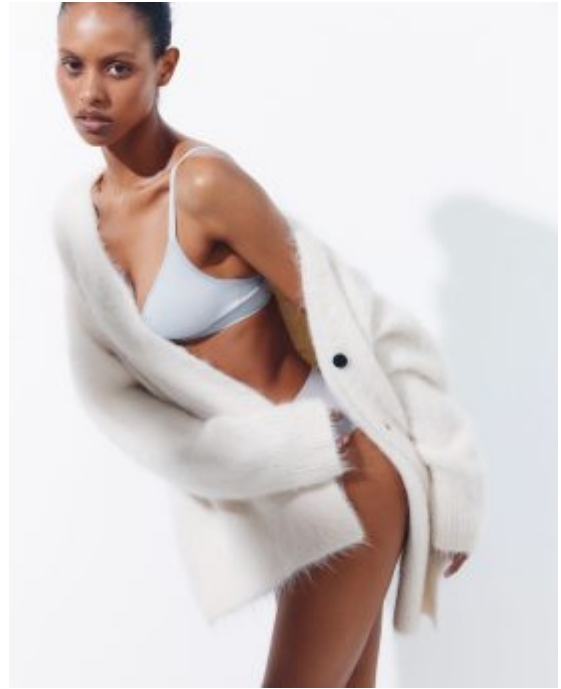

TRUE MODELS

Karina Palma

175 | 83.5 / 60 / 87 / 38.5 | Black / Brown