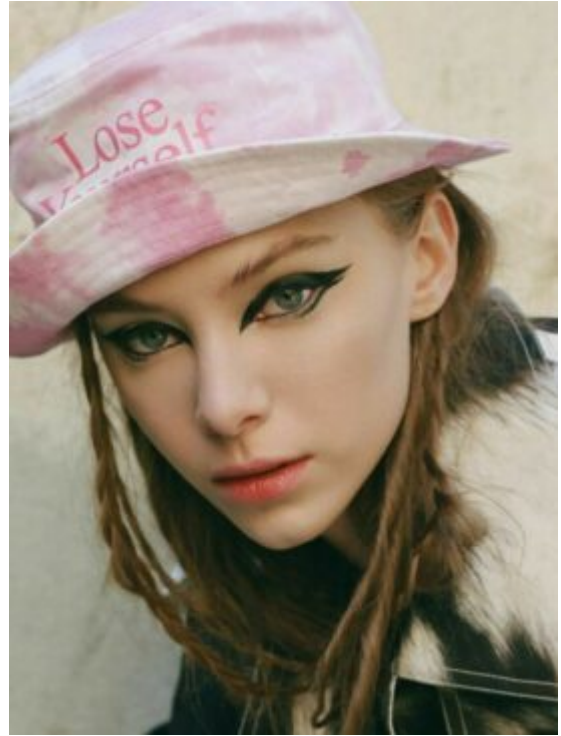

TRUE MODELS

Kate Banshchikova

180 | 82 / 59 / 90 / 41 | Blond / Blue

TRUE MODELS

Kate Banshchikova

180 | 82 / 59 / 90 / 41 | Blond / Blue

TRUE MODELS

Kate Banshchikova

180 | 82 / 59 / 90 / 41 | Blond / Blue

TRUE MODELS

Kate Banshchikova

180 | 82 / 59 / 90 / 41 | Blond / Blue

TRUE MODELS

Kate Banshchikova

180 | 82 / 59 / 90 / 41 | Blond / Blue

TRUE MODELS