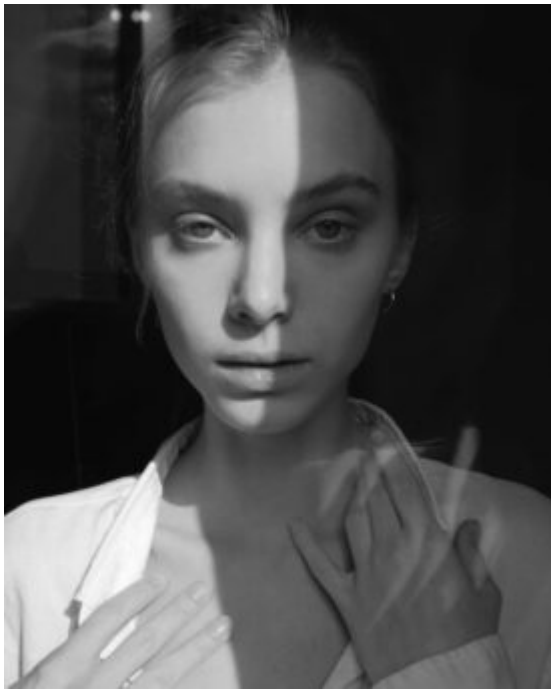

TRUE MODELS

Kate Banshchikova

180 | 82 / 59 / 90 / 41 | Blond / Blue

TRUE MODELS

Kate Banshchikova

180 | 82 / 59 / 90 / 41 | Blond / Blue

TRUE MODELS

Kate Banshchikova

180 | 82 / 59 / 90 / 41 | Blond / Blue

TRUE MODELS

Kate Banshchikova

180 | 82 / 59 / 90 / 41 | Blond / Blue

TRUE MODELS

Kate Banshchikova

180 | 82 / 59 / 90 / 41 | Blond / Blue

TRUE MODELS