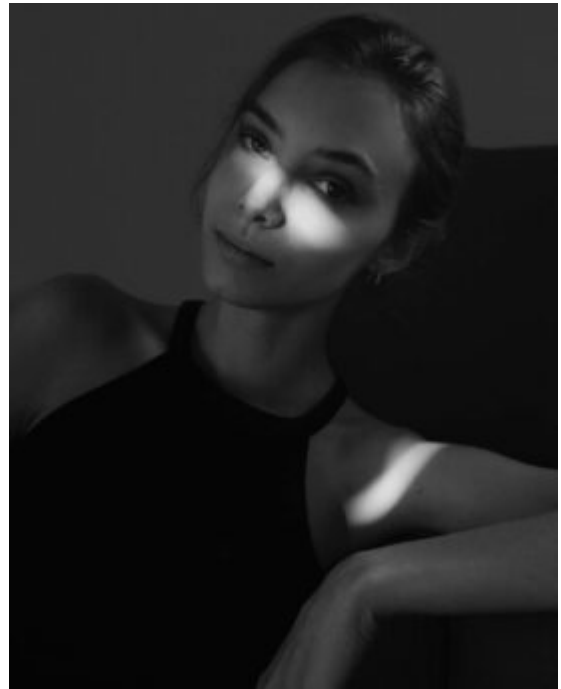

TRUE MODELS

Kate Banshchikova

180 | 82 / 59 / 90 / 41 | Blond / Blue

TRUE MODELS

Kate Banshchikova

180 | 82 / 59 / 90 / 41 | Blond / Blue

TRUE MODELS

Kate Banshchikova

180 | 82 / 59 / 90 / 41 | Blond / Blue

TRUE MODELS

Kate Banshchikova

180 | 82 / 59 / 90 / 41 | Blond / Blue

TRUE MODELS

Kate Banshchikova

180 | 82 / 59 / 90 / 41 | Blond / Blue

TRUE MODELS