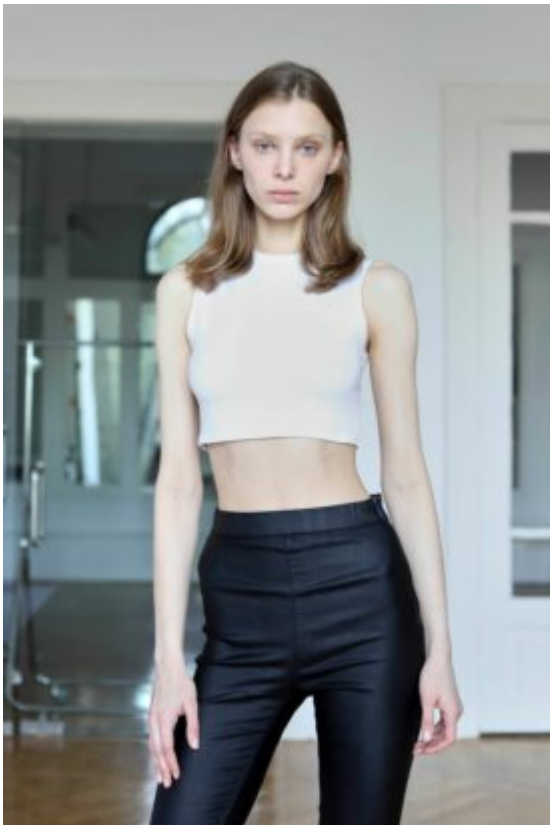

# TRUE MODELS

**Kate Banshchikova**

180 | 82 / 59 / 90 / 41 | Blond / Blue

# TRUE MODELS