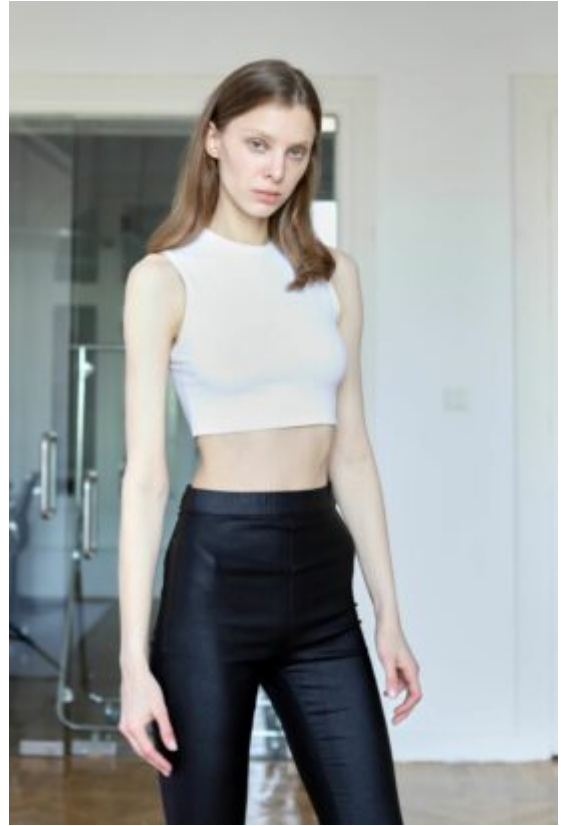

# TRUE MODELS

**Kate Banshchikova**

180 | 82 / 59 / 90 / 41 | Blond / Blue