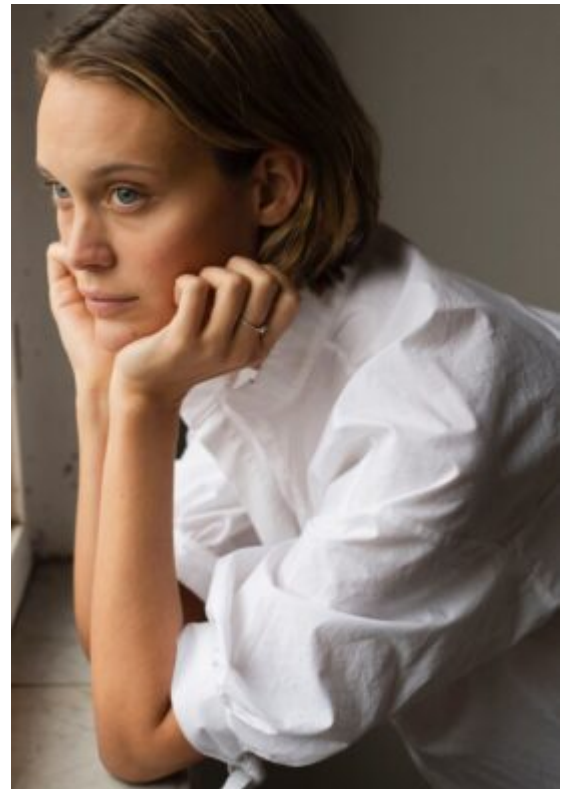

TRUE MODELS

Kate Hurter

177 | 80 / 62 / 90 / 39 | Blond / Blue

TRUE MODELS

Kate Hurter

177 | 80 / 62 / 90 / 39 | Blond / Blue

TRUE MODELS

Kate Hurter

177 | 80 / 62 / 90 / 39 | Blond / Blue

TRUE MODELS