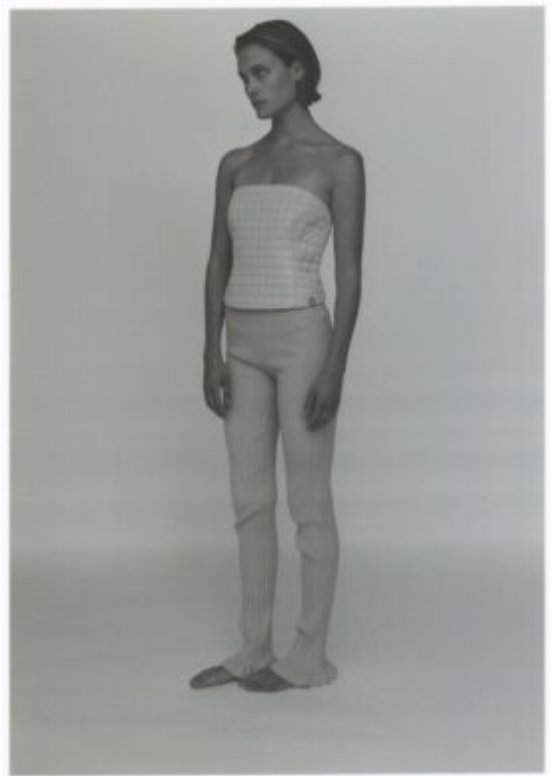

TRUE MODELS

Kate Hurter

177 | 80 / 62 / 90 / 39 | Blond / Blue

TRUE MODELS

Kate Hurter

177 | 80 / 62 / 90 / 39 | Blond / Blue

TRUE MODELS

Kate Hurter

177 | 80 / 62 / 90 / 39 | Blond / Blue

TRUE MODELS