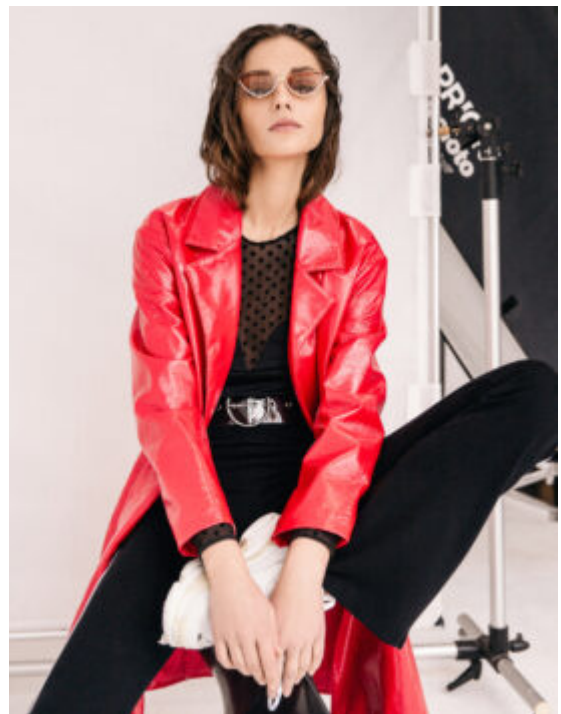

TRUE MODELS

Kika J

180 | 84 / 58 / 88 / 39.5 | Light Brown / Blue Green

TRUE MODELS

Kika J

180 | 84 / 58 / 88 / 39.5 | Light Brown / Blue Green

TRUE MODELS

Kika J

180 | 84 / 58 / 88 / 39.5 | Light Brown / Blue Green

TRUE MODELS

Kika J

180 | 84 / 58 / 88 / 39.5 | Light Brown / Blue Green

TRUE MODELS