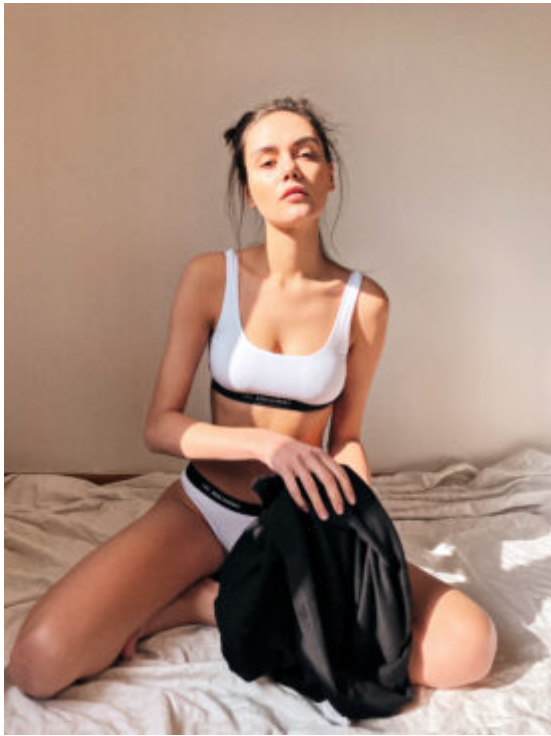

# TRUE MODELS

**Kornelia Jakubowska**

181 | 81 / 60 / 90 / 39 | Brown / Grey