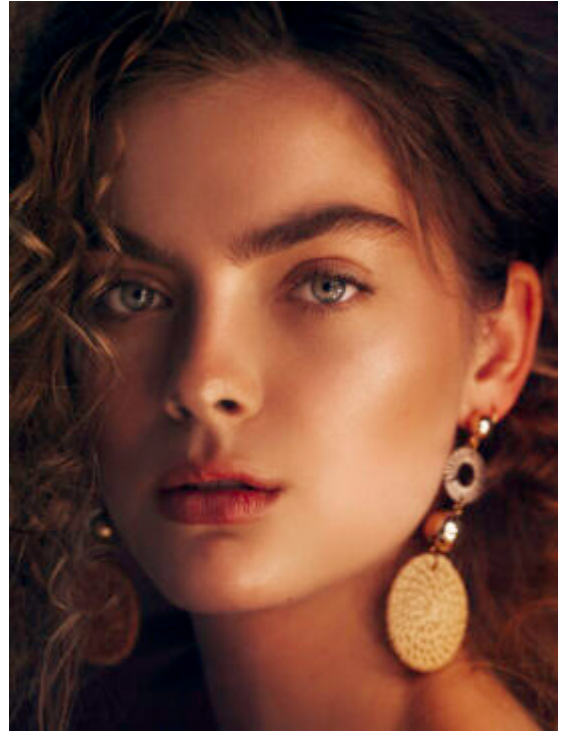

TRUE MODELS

Kristilene D

181 | 85 / 67 / 97 / 38 | Light Brown / green