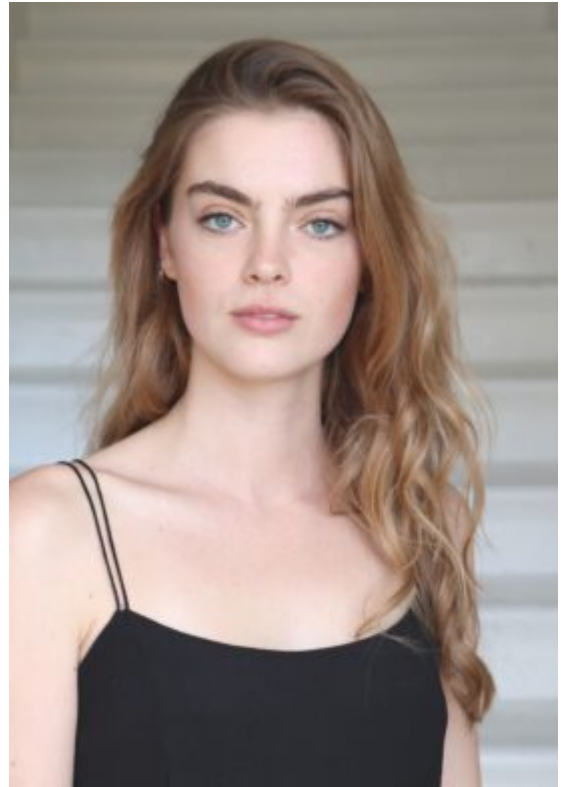

TRUE MODELS

Kristilene D

181 | 85 / 67 / 97 / 38 | Light Brown / green

TRUE MODELS