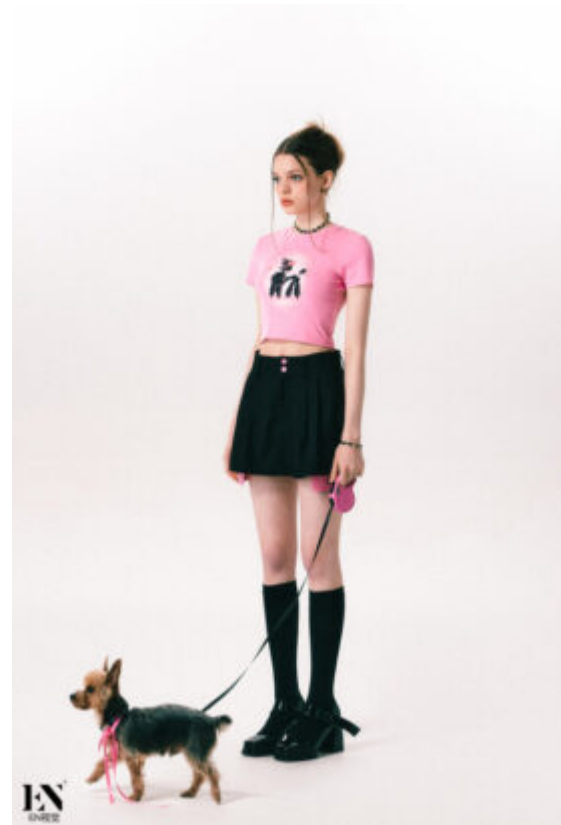

TRUE MODELS

Kristina Fedorova

175 | 81 / 88.5 / 60 / 38 | Brown / Green

TRUE MODELS

Kristina Fedorova

175 | 81 / 88.5 / 60 / 38 | Brown / Green

TRUE MODELS

Kristina Fedorova

175 | 81 / 88.5 / 60 / 38 | Brown / Green

TRUE MODELS

Kristina Fedorova

175 | 81 / 88.5 / 60 / 38 | Brown / Green

TRUE MODELS

Kristina Fedorova

175 | 81 / 88.5 / 60 / 38 | Brown / Green

TRUE MODELS

Nothing New / LOOKBOOK

VEGA CHANG

Kristina Fedorova

175 | 81 / 88.5 / 60 / 38 | Brown / Green

TRUE MODELS