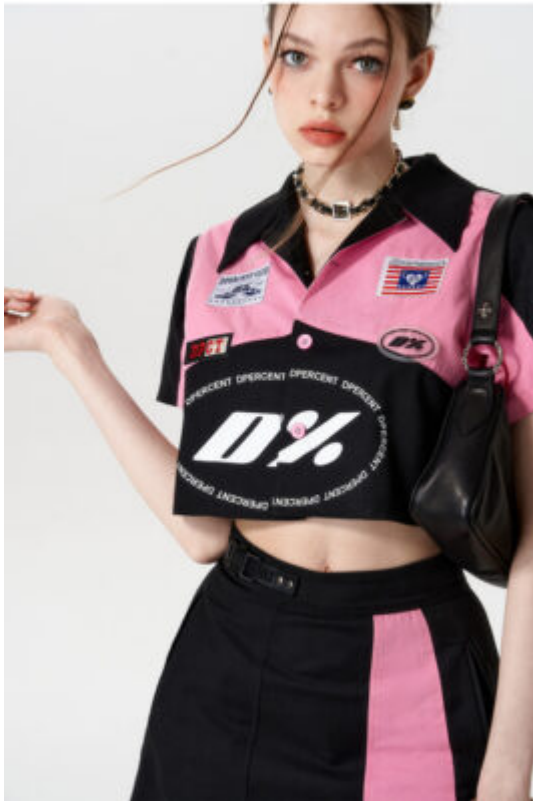

TRUE MODELS

Kristina Fedorova

175 | 81 / 88.5 / 60 / 38 | Brown / Green

TRUE MODELS

Kristina Fedorova

175 | 81 / 88.5 / 60 / 38 | Brown / Green

TRUE MODELS

Kristina Fedorova

175 | 81 / 88.5 / 60 / 38 | Brown / Green

TRUE MODELS

Kristina Fedorova

175 | 81 / 88.5 / 60 / 38 | Brown / Green

TRUE MODELS

Kristina Fedorova

175 | 81 / 88.5 / 60 / 38 | Brown / Green

TRUE MODELS

Nothing New / LOOKBOOK

VEGA CHANG

Kristina Fedorova

175 | 81 / 88.5 / 60 / 38 | Brown / Green

TRUE MODELS