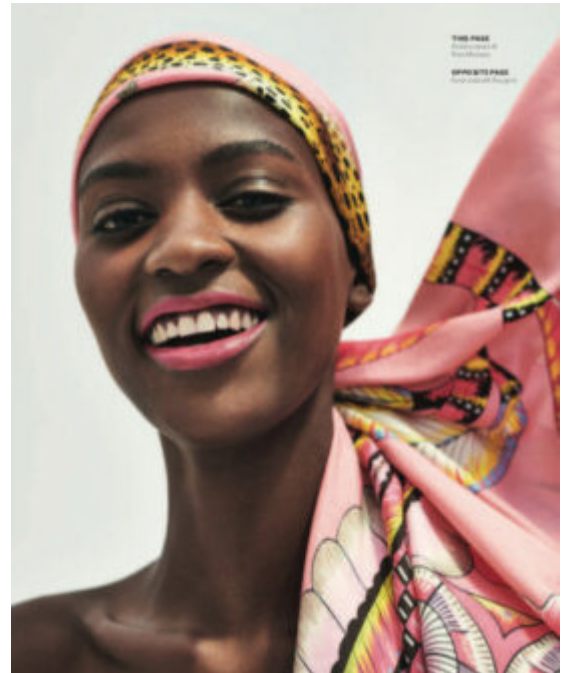

# TRUE MODELS

**Kristine W**

176 | 80 / 59 / 90 / 40 | Brown / Brown