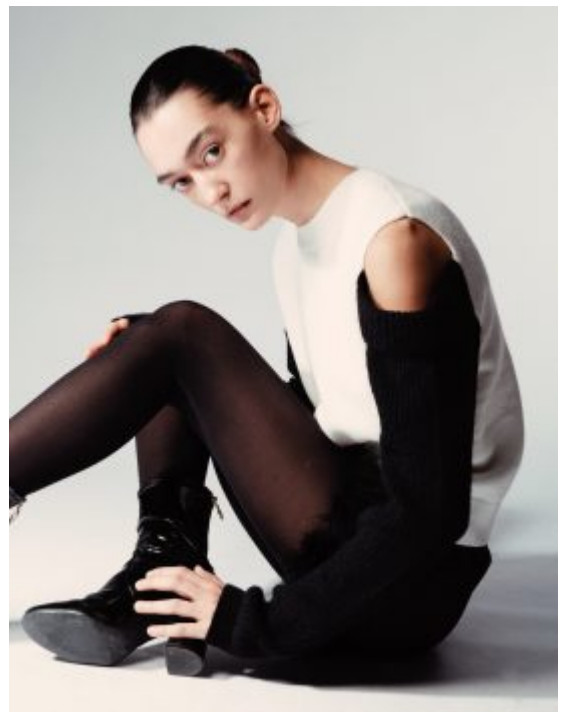

TRUE MODELS

PRADA

PRADA

Kylee

178 | 79 / 59 / 93 / 39 | Brown / Hazel

TRUE MODELS

Kylee

178 | 79 / 59 / 93 / 39 | Brown / Hazel

TRUE MODELS

Kylee

178 | 79 / 59 / 93 / 39 | Brown / Hazel

TRUE MODELS

Kylee

178 | 79 / 59 / 93 / 39 | Brown / Hazel

TRUE MODELS

Kylee