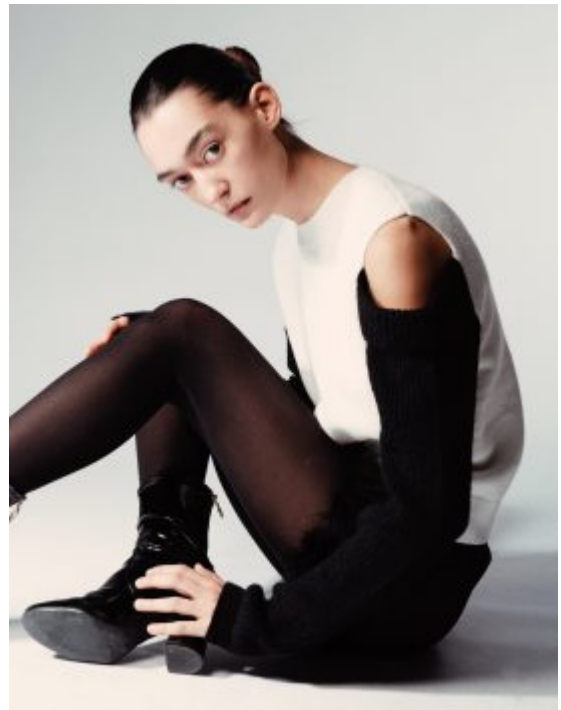

TRUE MODELS

PRADA

PRADA

Kylee

178 | 79 / 59 / 93 / 39 | Brown / Hazel

TRUE MODELS

Kylee

178 | 79 / 59 / 93 / 39 | Brown / Hazel

TRUE MODELS

Kylee

178 | 79 / 59 / 93 / 39 | Brown / Hazel

TRUE MODELS

Kylee

178 | 79 / 59 / 93 / 39 | Brown / Hazel

TRUE MODELS

Kylee