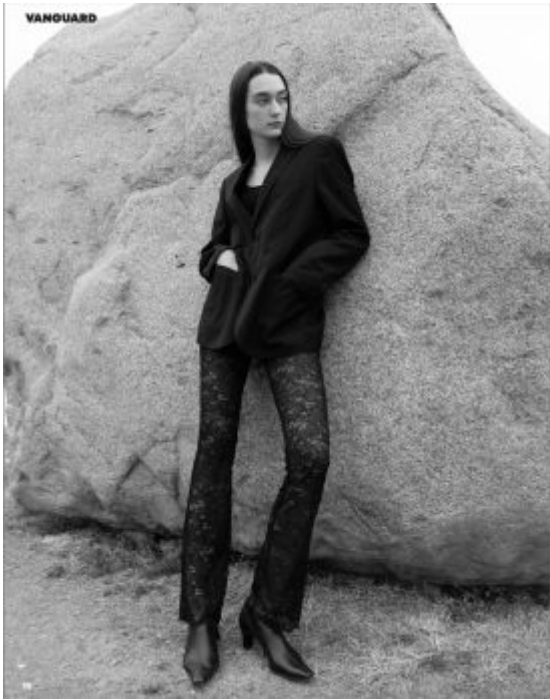

TRUE MODELS

Kylee

178 | 79 / 59 / 93 / 39 | Brown / Hazel