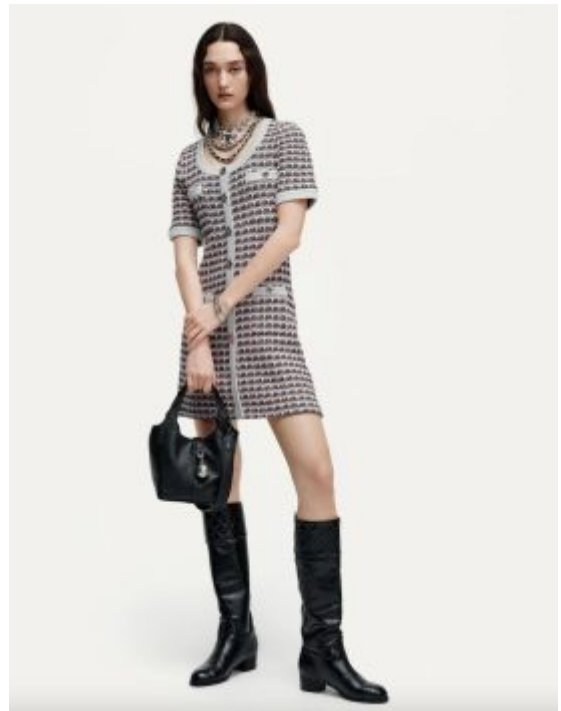

TRUE MODELS

PRADA

PRADA

Kylee

178 | 79 / 59 / 93 / 39 | Brown / Hazel

TRUE MODELS

Kylee

178 | 79 / 59 / 93 / 39 | Brown / Hazel

TRUE MODELS

Kylee

178 | 79 / 59 / 93 / 39 | Brown / Hazel

TRUE MODELS

Kylee

178 | 79 / 59 / 93 / 39 | Brown / Hazel

TRUE MODELS

Kylee