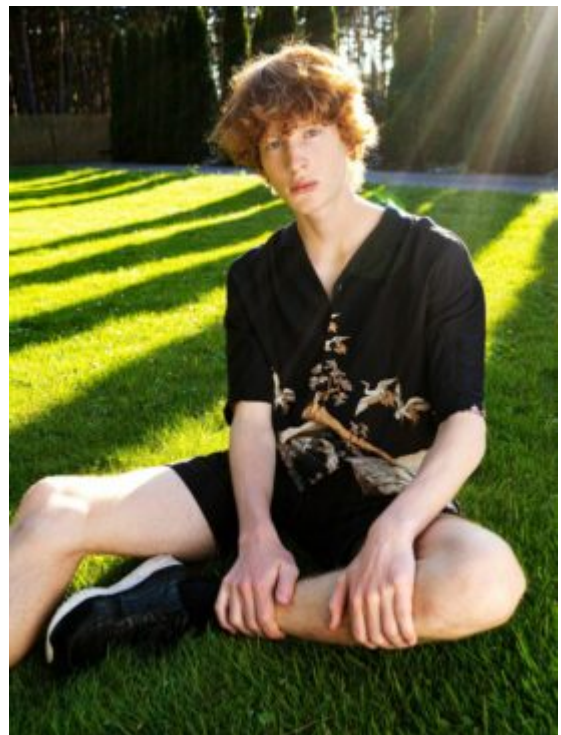

TRUE MODELS

Leon Beck

189 | 88 / 73 / 92 / 44 | Red / Green