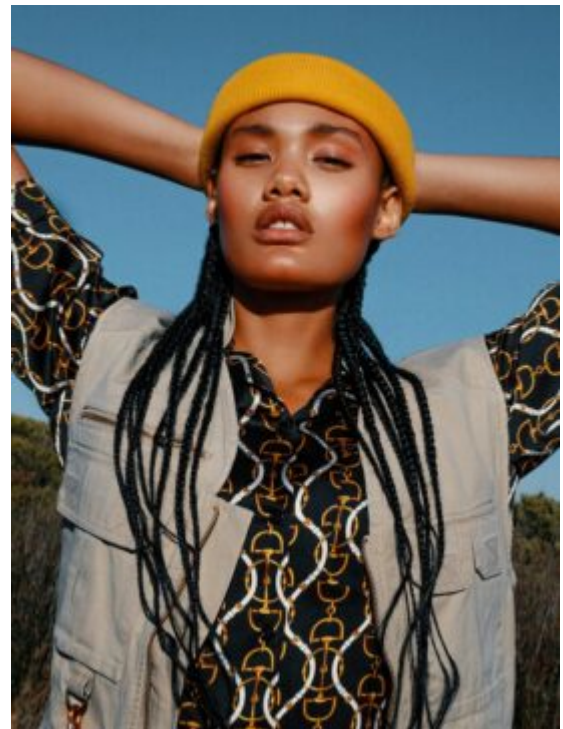

TRUE MODELS

Lisa Philander

176 | 82 / 63 / 92 / 42.5 | Black / Brown

TRUE MODELS

Lisa Philander

176 | 82 / 63 / 92 / 42.5 | Black / Brown

TRUE MODELS

Lisa Philander

176 | 82 / 63 / 92 / 42.5 | Black / Brown

TRUE MODELS

Lisa Philander

176 | 82 / 63 / 92 / 42.5 | Black / Brown

TRUE MODELS

Lisa Philander

176 | 82 / 63 / 92 / 42.5 | Black / Brown

TRUE MODELS

Lisa Philander

176 | 82 / 63 / 92 / 42.5 | Black / Brown

TRUE MODELS

Lisa Philander

176 | 82 / 63 / 92 / 42.5 | Black / Brown

TRUE MODELS

Lisa Philander

176 | 82 / 63 / 92 / 42.5 | Black / Brown