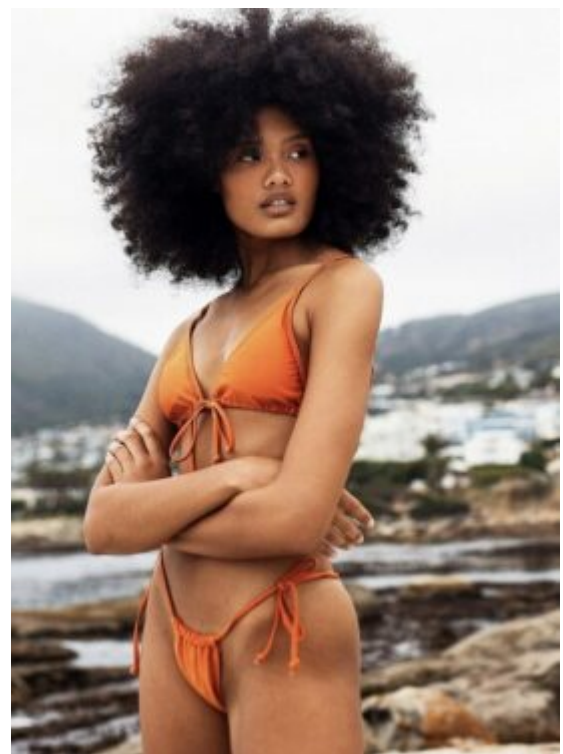

TRUE MODELS

Lisa Philander

176 | 82 / 63 / 92 / 42.5 | Black / Brown

TRUE MODELS

Lisa Philander

176 | 82 / 63 / 92 / 42.5 | Black / Brown

TRUE MODELS

Lisa Philander

176 | 82 / 63 / 92 / 42.5 | Black / Brown

TRUE MODELS

Lisa Philander

176 | 82 / 63 / 92 / 42.5 | Black / Brown

TRUE MODELS

Lisa Philander

176 | 82 / 63 / 92 / 42.5 | Black / Brown

TRUE MODELS

Lisa Philander

176 | 82 / 63 / 92 / 42.5 | Black / Brown

TRUE MODELS

Lisa Philander

176 | 82 / 63 / 92 / 42.5 | Black / Brown

TRUE MODELS

Lisa Philander

176 | 82 / 63 / 92 / 42.5 | Black / Brown