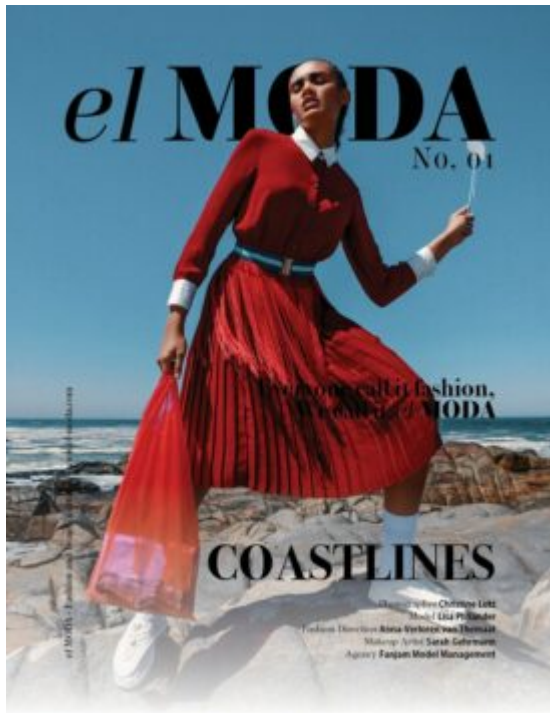

TRUE MODELS

Lisa Philander

176 | 82 / 63 / 92 / 42.5 | Black / Brown

TRUE MODELS

Lisa Philander

176 | 82 / 63 / 92 / 42.5 | Black / Brown

TRUE MODELS

Lisa Philander

176 | 82 / 63 / 92 / 42.5 | Black / Brown

TRUE MODELS

Lisa Philander

176 | 82 / 63 / 92 / 42.5 | Black / Brown

TRUE MODELS

Lisa Philander

176 | 82 / 63 / 92 / 42.5 | Black / Brown

TRUE MODELS