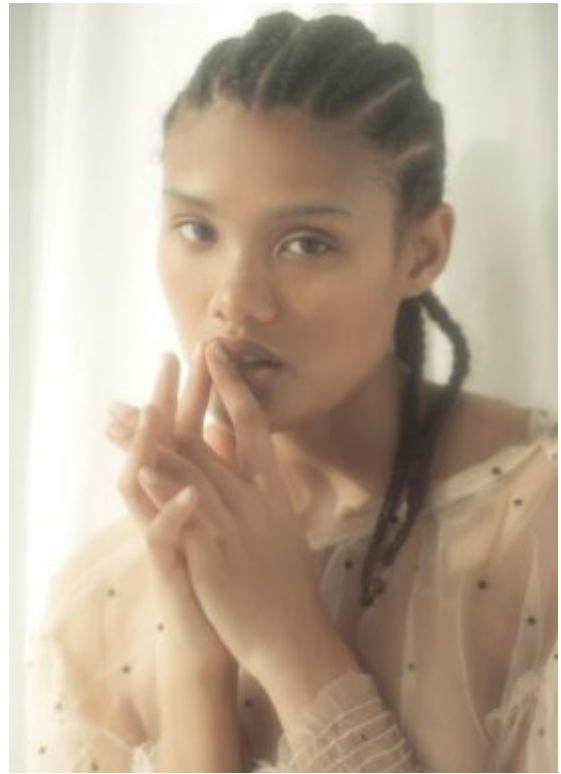

TRUE MODELS

Lisa Philander

176 | 82 / 63 / 92 / 42.5 | Black / Brown