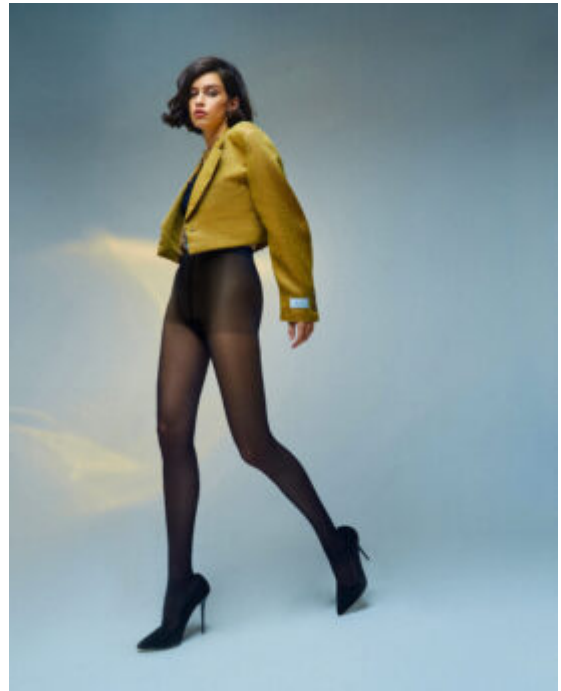

TRUE MODELS

Maria Kalchik

175 | 83 / 58 / 89 / 38 | Dark Brown / Brown

TRUE MODELS

Maria Kalchik

175 | 83 / 58 / 89 / 38 | Dark Brown / Brown

TRUE MODELS