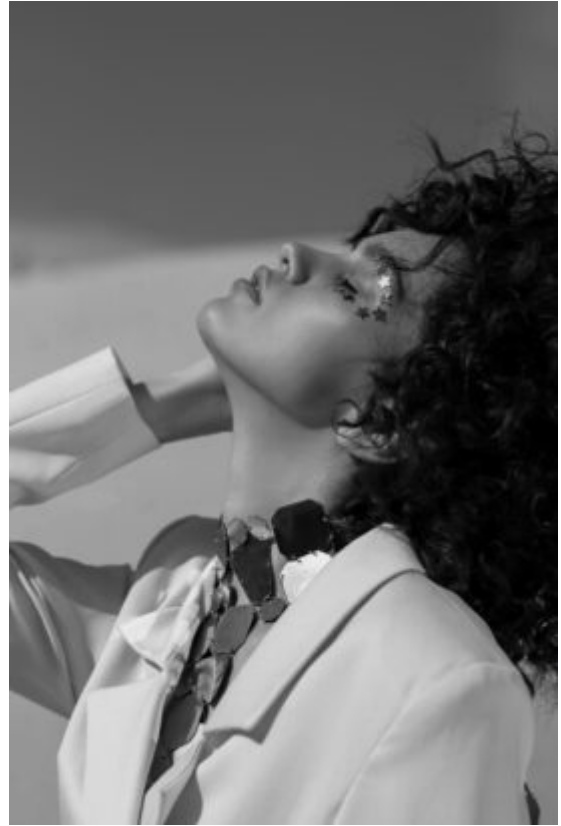

TRUE MODELS

Maria Kalchik

175 | 83 / 58 / 89 / 38 | Dark Brown / Brown

TRUE MODELS

Maria Kalchik

175 | 83 / 58 / 89 / 38 | Dark Brown / Brown

TRUE MODELS