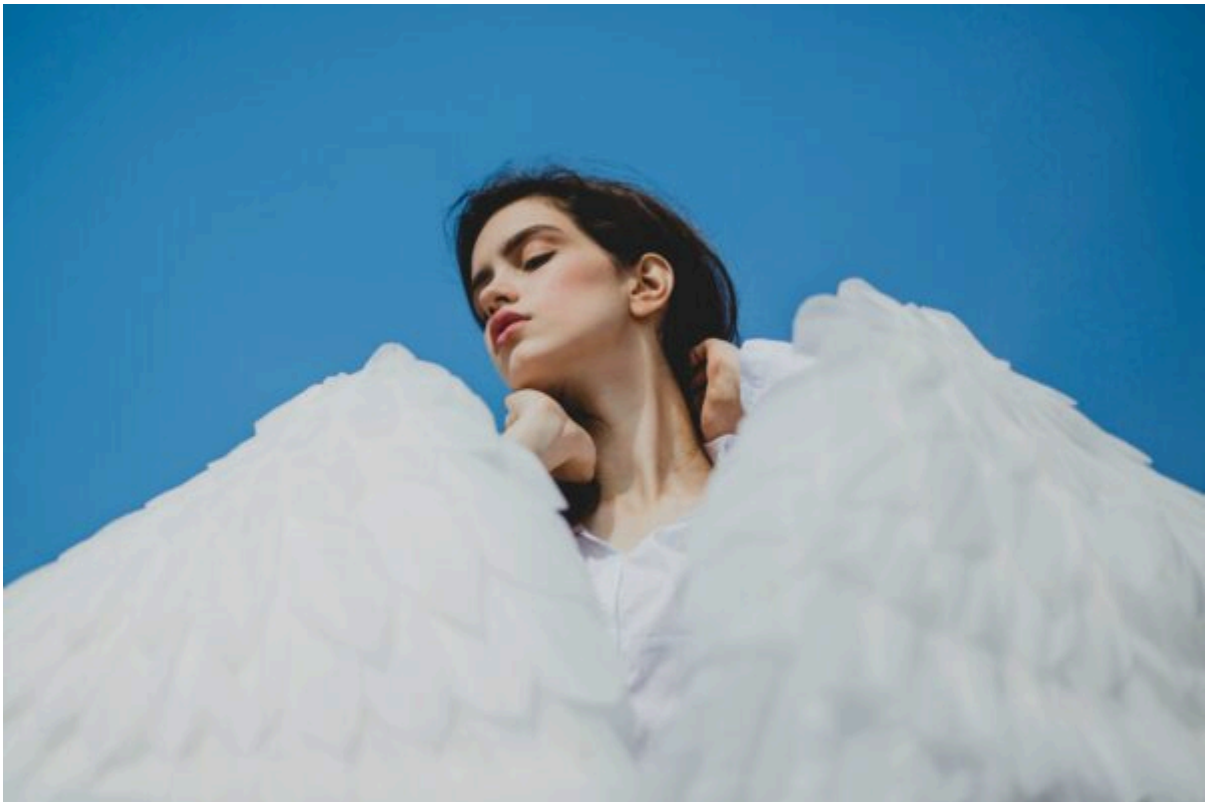

TRUE MODELS

Maria Kalchik

175 | 83 / 58 / 89 / 38 | Dark Brown / Brown

TRUE MODELS

Maria Kalchik

175 | 83 / 58 / 89 / 38 | Dark Brown / Brown

TRUE MODELS