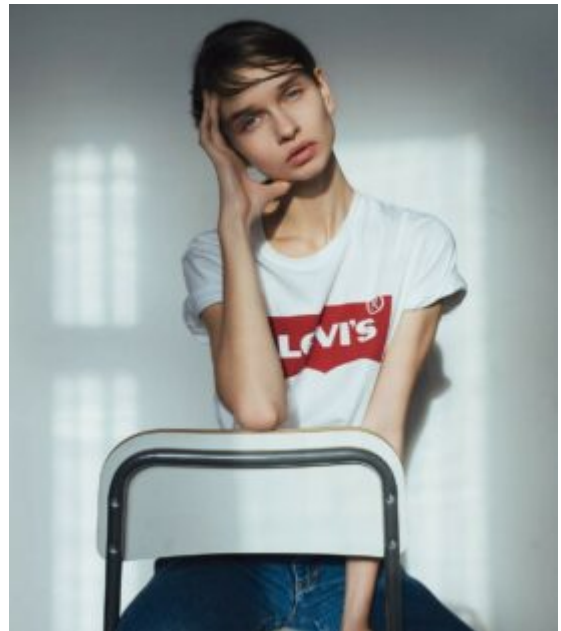

TRUE MODELS

Maria Solovyeva

176 | 80.5 / 61 / 90.5 / 38.5 | Blue / Dark Brown

TRUE MODELS

Maria Solovyeva

176 | 80.5 / 61 / 90.5 / 38.5 | Blue / Dark Brown

TRUE MODELS

Maria Solovyeva

176 | 80.5 / 61 / 90.5 / 38.5 | Blue / Dark Brown

TRUE MODELS

Maria Solovyeva

176 | 80.5 / 61 / 90.5 / 38.5 | Blue / Dark Brown

TRUE MODELS

Maria Solovyeva

176 | 80.5 / 61 / 90.5 / 38.5 | Blue / Dark Brown

TRUE MODELS