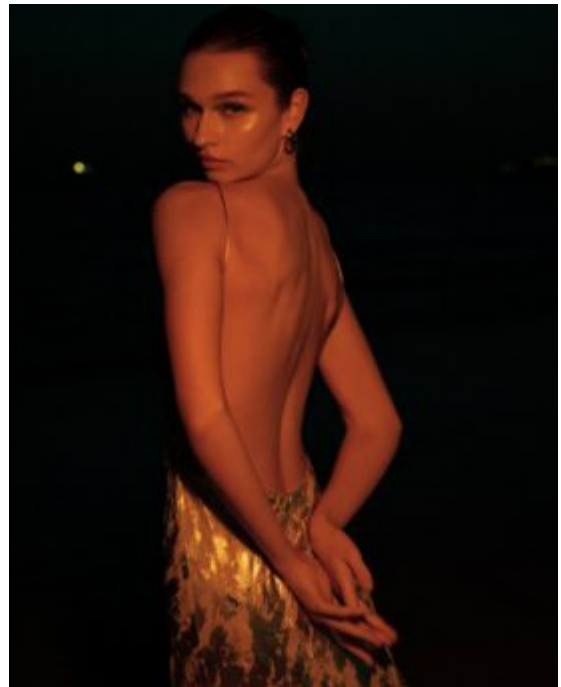

TRUE MODELS

Maria Solovyeva

176 | 80.5 / 61 / 90.5 / 38.5 | Blue / Dark Brown

TRUE MODELS

Maria Solovyeva

176 | 80.5 / 61 / 90.5 / 38.5 | Blue / Dark Brown

TRUE MODELS

Maria Solovyeva

176 | 80.5 / 61 / 90.5 / 38.5 | Blue / Dark Brown

TRUE MODELS

Maria Solovyeva

176 | 80.5 / 61 / 90.5 / 38.5 | Blue / Dark Brown

TRUE MODELS

Maria Solovyeva

176 | 80.5 / 61 / 90.5 / 38.5 | Blue / Dark Brown

TRUE MODELS