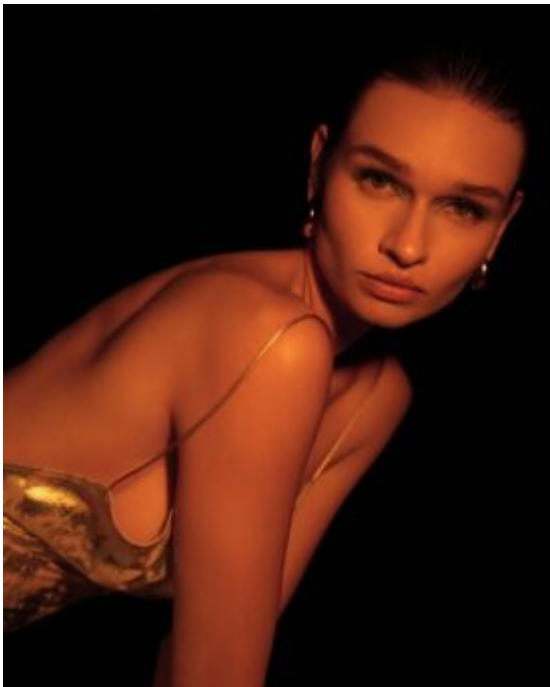

TRUE MODELS

Maria Solovyeva

176 | 80.5 / 61 / 90.5 / 38.5 | Blue / Dark Brown

TRUE MODELS

Maria Solovyeva

176 | 80.5 / 61 / 90.5 / 38.5 | Blue / Dark Brown

TRUE MODELS

Maria Solovyeva

176 | 80.5 / 61 / 90.5 / 38.5 | Blue / Dark Brown

TRUE MODELS

Maria Solovyeva

176 | 80.5 / 61 / 90.5 / 38.5 | Blue / Dark Brown

TRUE MODELS

Maria Solovyeva

176 | 80.5 / 61 / 90.5 / 38.5 | Blue / Dark Brown

TRUE MODELS