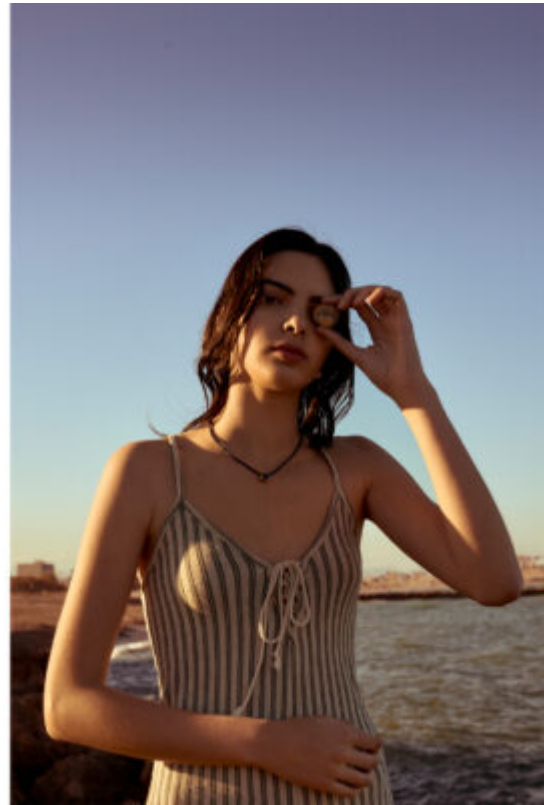

TRUE MODELS

THE SEA

Marta Pons

177 | 77 / 63 / 91 / 40 | Brown / Brown