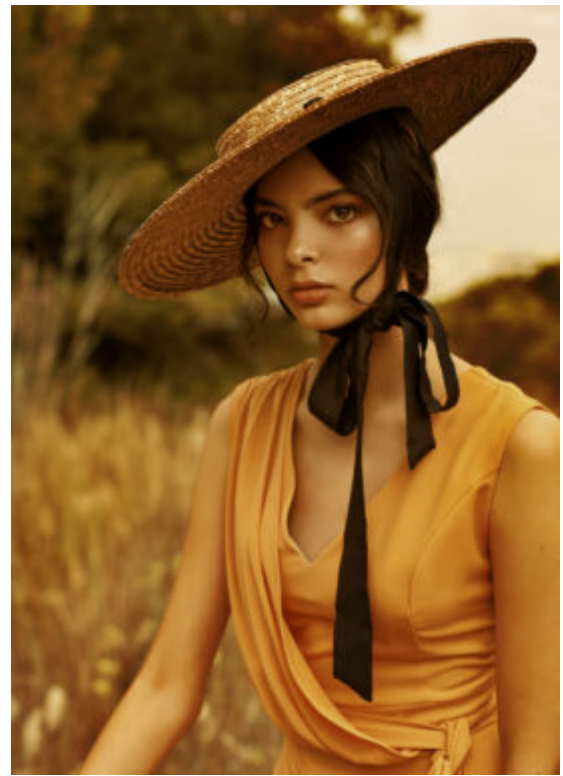

TRUE MODELS

Marta Pons

177 | 77 / 63 / 91 / 40 | Brown / Brown

TRUE MODELS

Marta Pons

177 | 77 / 63 / 91 / 40 | Brown / Brown

TRUE MODELS

Marta Pons

177 | 77 / 63 / 91 / 40 | Brown / Brown

TRUE MODELS

THE SEA

Photography: Maria Martins
Model: Marta Pons / Carmen Doran Agency
Stylist: Javier Martinez Heredia
Makeup & Hair: Elara
Digital art: Eduardo Mota
Assistant: Norma Clemente