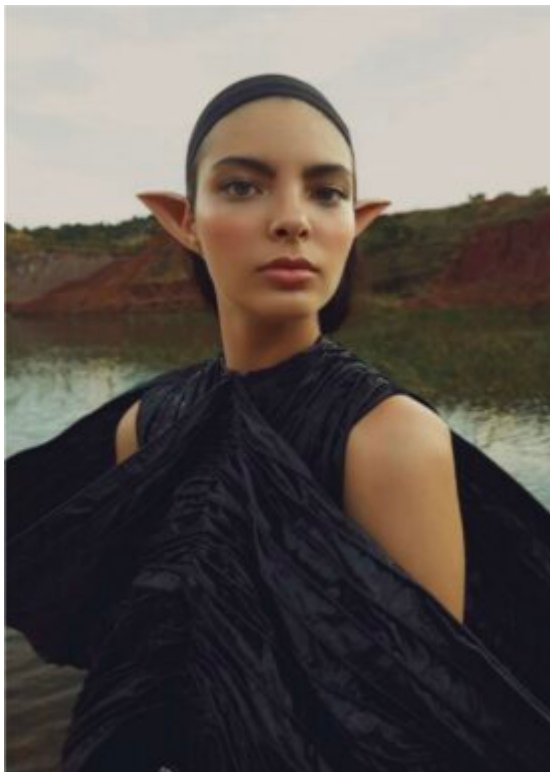

TRUE MODELS

Marta Pons

177 | 77 / 63 / 91 / 40 | Brown / Brown

TRUE MODELS

Marta Pons

177 | 77 / 63 / 91 / 40 | Brown / Brown

TRUE MODELS

Marta Pons

177 | 77 / 63 / 91 / 40 | Brown / Brown

TRUE MODELS

THE SEA

Photography: Maria Martins
Model: Marta Pons / Carmen Doran Agency
Stylist: Javier Martinez Heredia
Makeup & Hair: Elara
Digital art: Eduardo Mota
Assistant: Norma Clemente