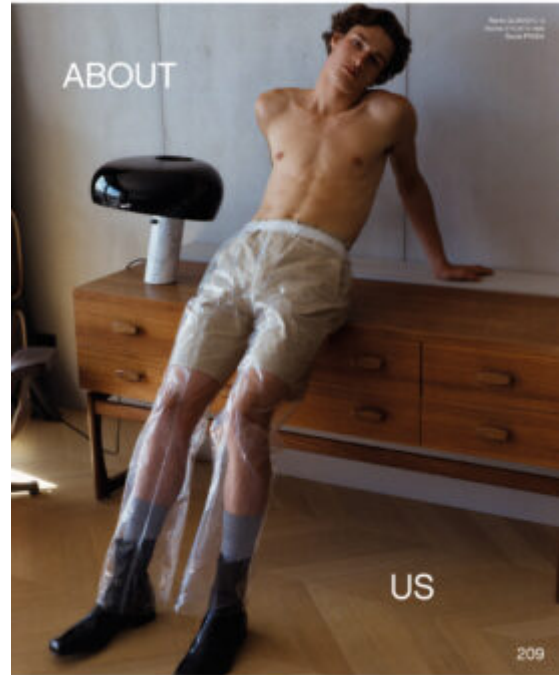

TRUE MODELS

Martin Antech

188 | 92 / 78 / 96 / 45 | Brown / Green