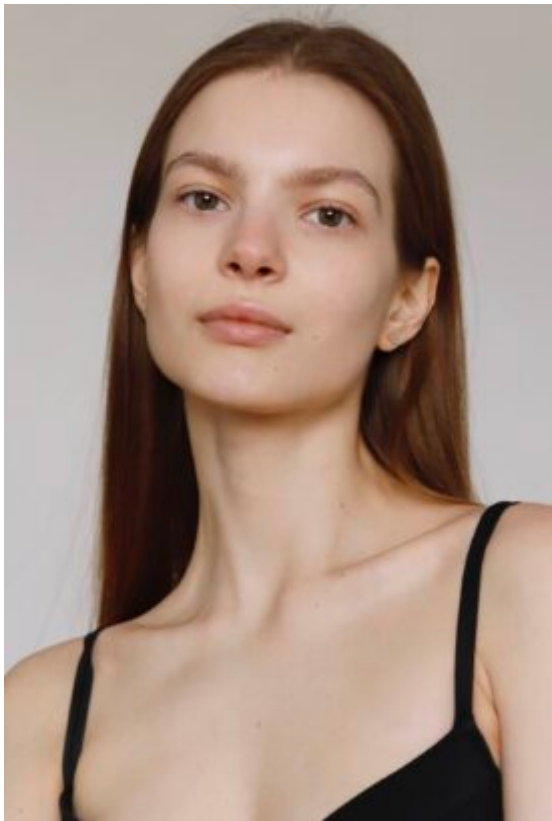

TRUE MODELS

Nastya Zhuleva

178 | 84 / 59 / 90.5 / 38.5 | Brown / Brown

TRUE MODELS