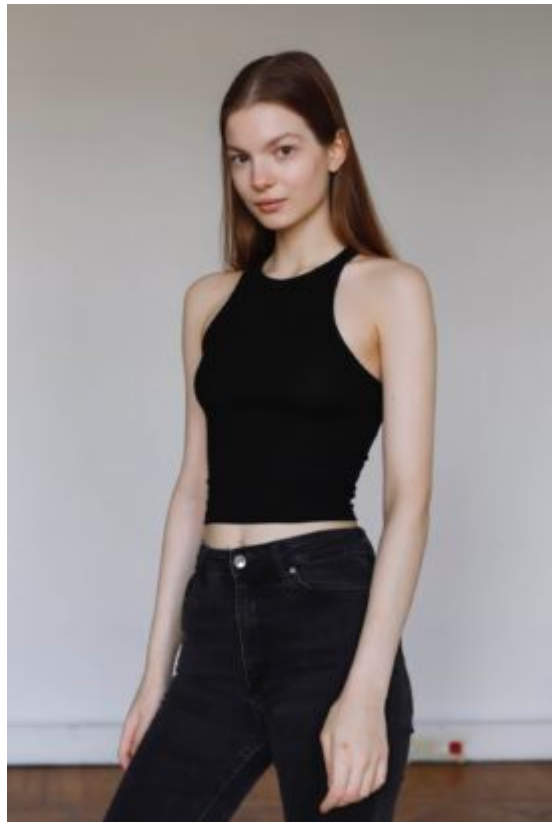

TRUE MODELS

Nastya Zhuleva

178 | 84 / 59 / 90.5 / 38.5 | Brown / Brown

TRUE MODELS