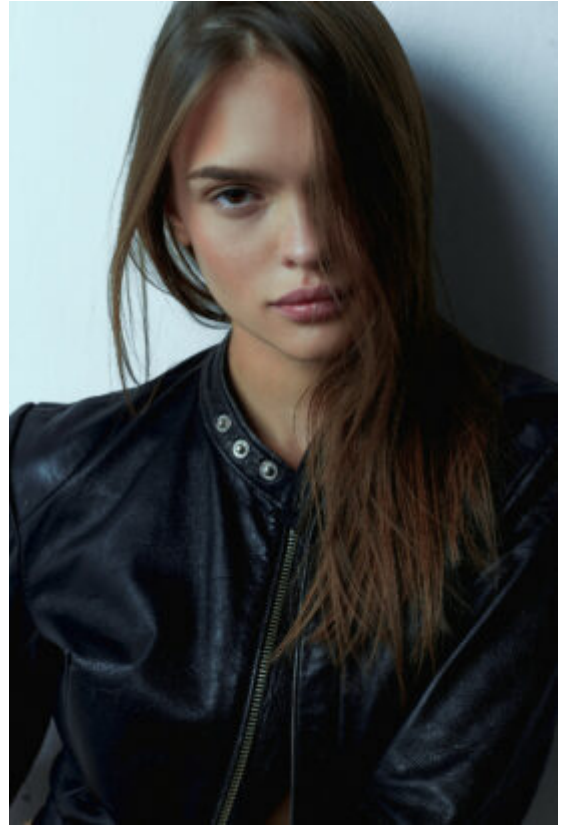

TRUE MODELS

Natta

176 | 90 / 62 / 93 / 39 | Light Brown / Brown

TRUE MODELS

Natta

176 | 90 / 62 / 93 / 39 | Light Brown / Brown

TRUE MODELS