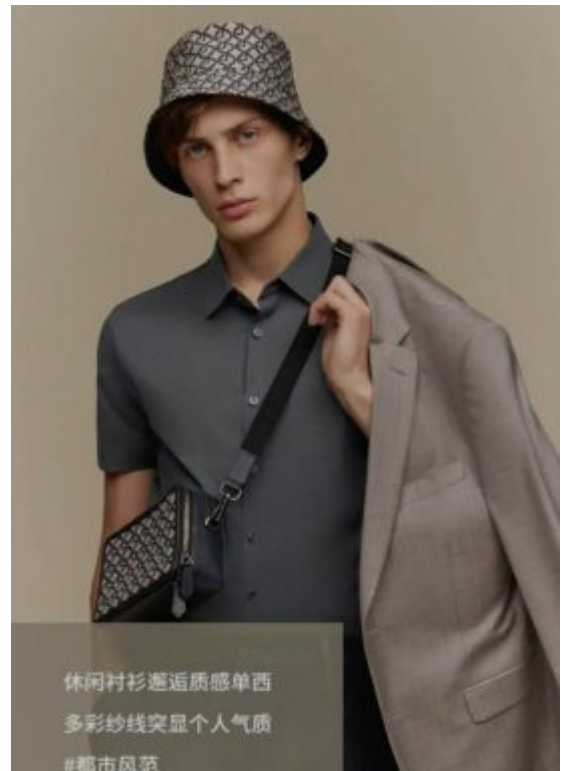

TRUE MODELS

Ogi

190 | 97 / 76 / 95 / 45 | Light Brown / Blue