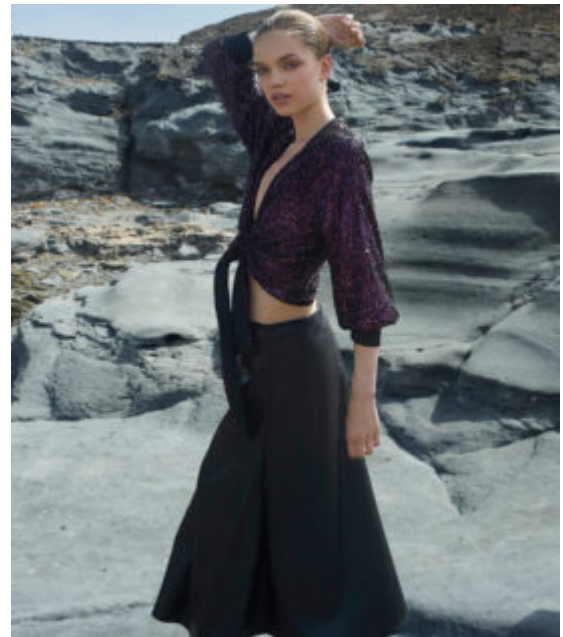

TRUE MODELS

Olivia Makela

180 | 87 / 69 / 94 / 41 | Brown / Green