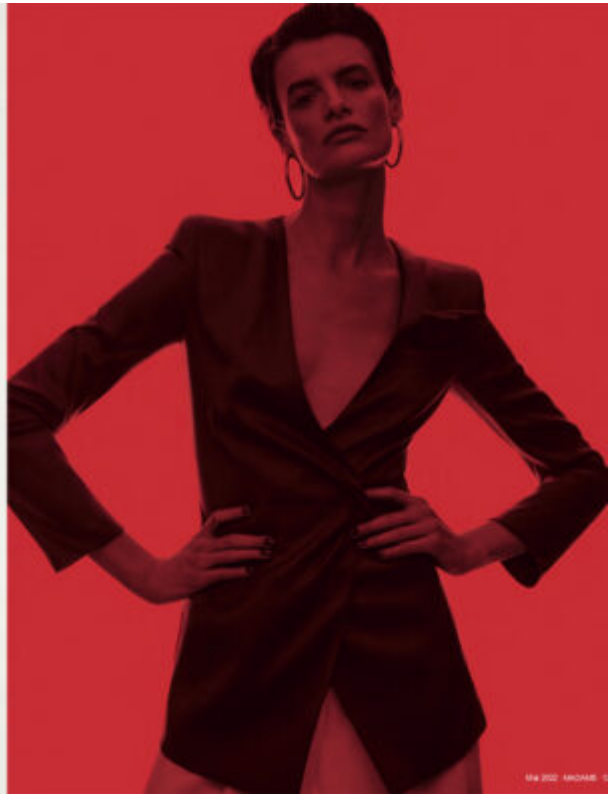

TRUE MODELS

Pau Bertolini

180.5 | 78 / 65.5 / 86 / 40 | Brown / Brown