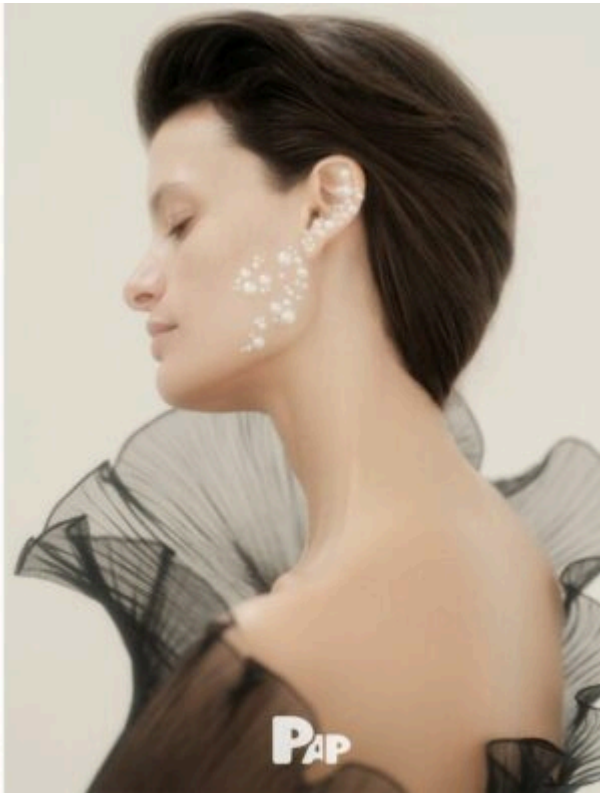

TRUE MODELS

Pau Bertolini

180.5 | 78 / 65.5 / 86 / 40 | Brown / Brown