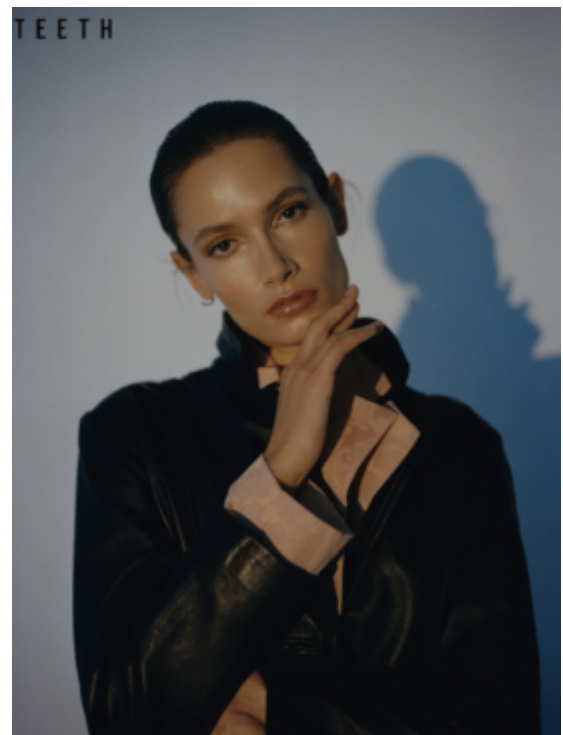

TRUE MODELS

181 | 81 / 60.5 / 90 / 41 | Dark Blond / Brown