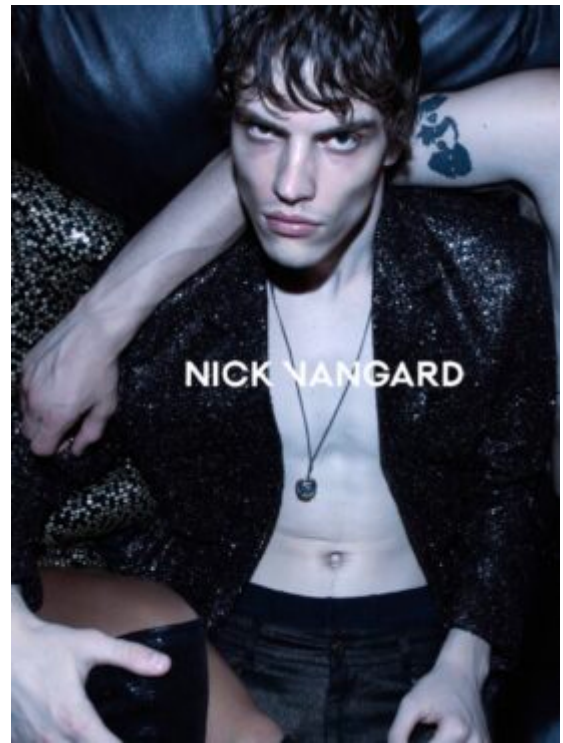

TRUE MODELS

Jacket - AMI
Pants - MSGM
Shirt - Brian Dalee

T-shirt - RITA
Trench - Junji
Boots - Dr. Martens
Glasses - Mykita

Phillip Lunin

187 | 95 / 76 / 95 / 43.5 | Brown / Hazel

TRUE MODELS

Phillip Lunin

187 | 95 / 76 / 95 / 43.5 | Brown / Hazel

TRUE MODELS

Phillip Lunin

187 | 95 / 76 / 95 / 43.5 | Brown / Hazel

TRUE MODELS

Phillip Lunin

187 | 95 / 76 / 95 / 43.5 | Brown / Hazel

TRUE MODELS