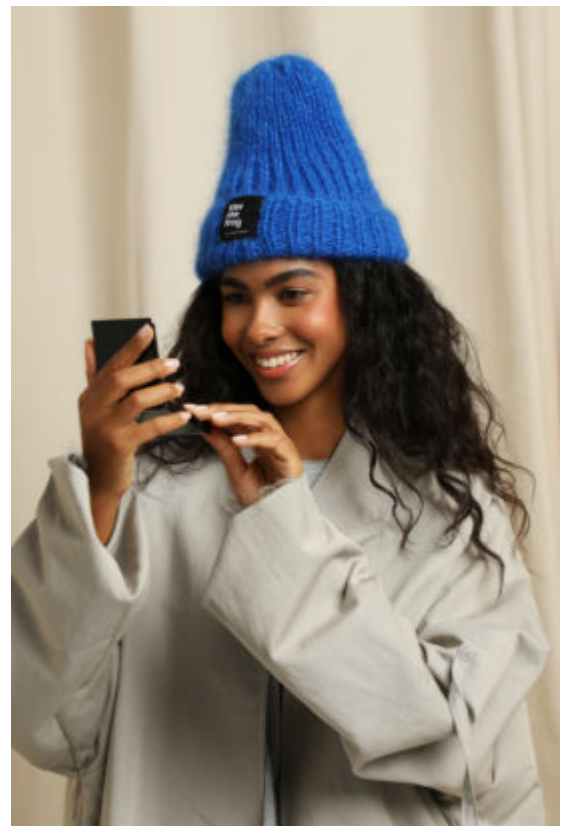

TRUE MODELS

Rim Mouane

174 | 79 / 58 / 90 / 40 | Black / Hazel

TRUE MODELS

Rim Mouane

174 | 79 / 58 / 90 / 40 | Black / Hazel

TRUE MODELS

Rim Mouane

174 | 79 / 58 / 90 / 40 | Black / Hazel

TRUE MODELS

Rim Mouane

174 | 79 / 58 / 90 / 40 | Black / Hazel

TRUE MODELS

Rim Mouane

174 | 79 / 58 / 90 / 40 | Black / Hazel

TRUE MODELS