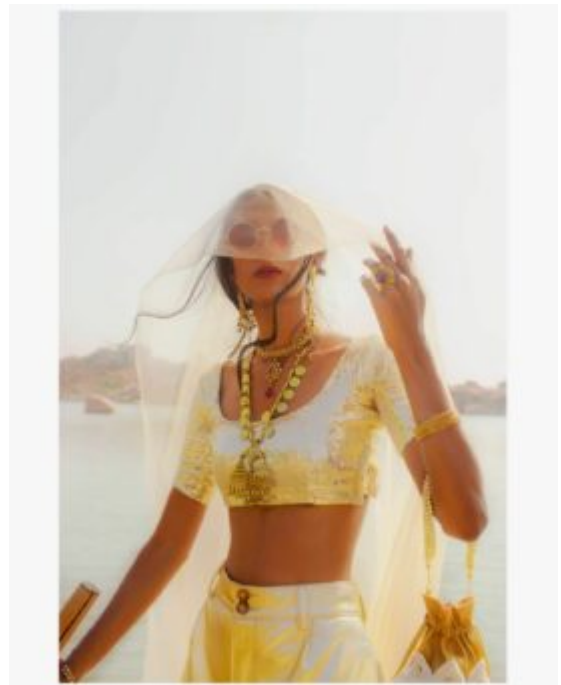

TRUE MODELS

Sangeetha

175 | 81 / 58 / 87 / 39 | Dark Brown / Brown