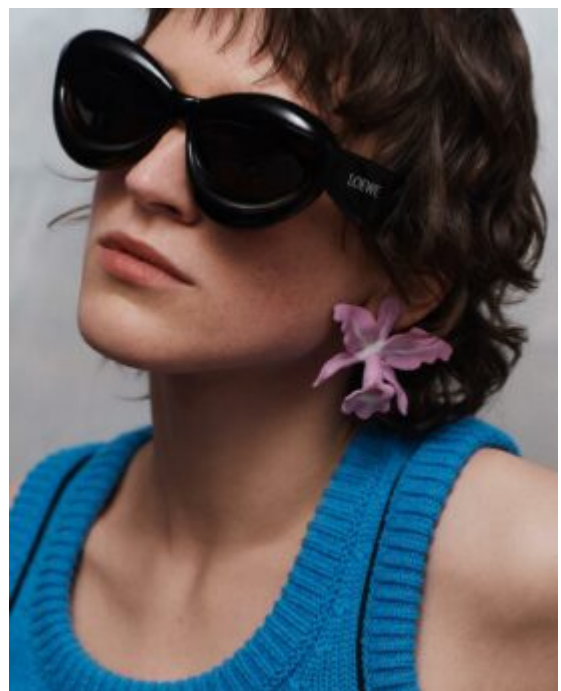

TRUE MODELS

Sasha Marchenko

176 | 82 / 63 / 88 / 40 | Dark Brown / Green Brown