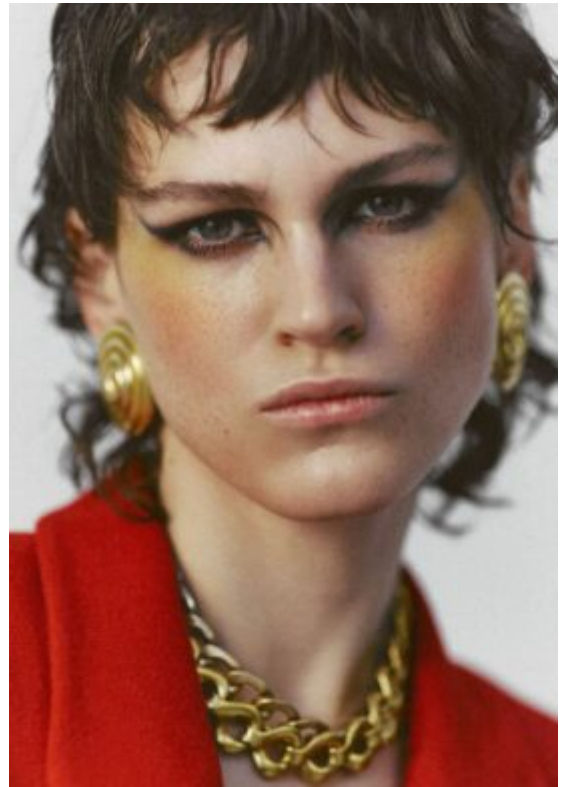

# TRUE MODELS

**Sasha Marchenko**

176 | 82 / 63 / 88 / 40 | Dark Brown / Green Brown