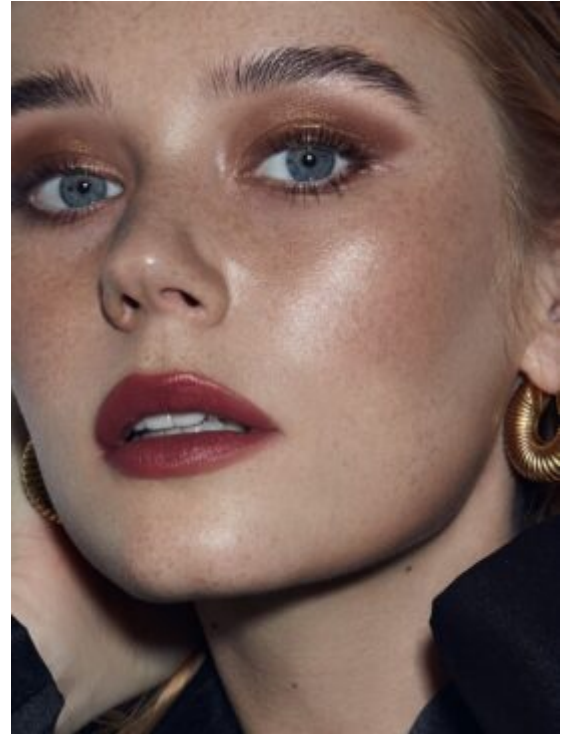

TRUE MODELS

Sasha Porfirova

173 | 80.5 / 60 / 88 / 38 | Red / Blue Green