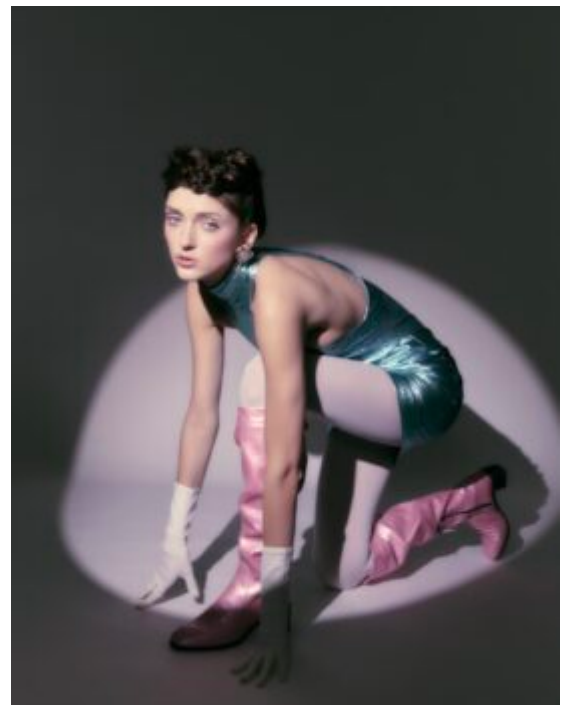

TRUE MODELS

Sasha Rudakova

176 | 82 / 60 / 89 / 39 | Brown / Green

TRUE MODELS

Sasha Rudakova

176 | 82 / 60 / 89 / 39 | Brown / Green

TRUE MODELS

Sasha Rudakova

176 | 82 / 60 / 89 / 39 | Brown / Green

TRUE MODELS

Sasha Rudakova

176 | 82 / 60 / 89 / 39 | Brown / Green

TRUE MODELS